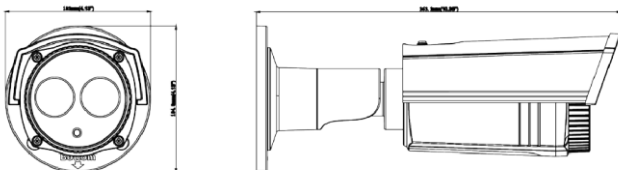

LOW-LIGHT HD-TVI CAMERA

Turbo HD 720p EXIR Bullet Camera

VHC-4120

Key Features

- 1.3 Megapixel high-performance CMOS
- Analog HD output, up to 1.3MP resolution
- 2.8mm, 3.6mm, 6mm, 8mm, 12mm, 16mm fixed lens
- Up to 40m IR distance
- Low illumination
- True Day/Night
- OSD menu, 3D DNR, Smart IR
- UTC (Up the Coax) function
- IP66 weatherproof

Dimensions

Technical Specifications

Model NO.	VHC-4120
Image Sensor	1.27MP CMOS Image Sensor
Signal System	PAL / NTSC
Effective Pixels	1305(H)*977(V)
Min. Illumination	0.001 Lux @(F1.2,AGC ON), 0 Lux with IR
Shutter speed	1/25 s to 1/50,000 s
Lens	3.6mm (2.8mm, 6mm, 8mm, 12mm, 16mm optional) Angle of View: 74.6°(3.6mm), 92.6°(2.8mm) 49°(6mm), 34.5°(8mm), 22.1°(12mm), 17.2°(16mm)
Lens Mount	M12
Angle Adjustment	Pan: 0 - 360°, Tilt: 0 - 90°, Rotation: 0 - 360°
Day & Night	ICR
Synchronization	Internal synchronization
Video Frame Rate	720p@25fps/720p@30fps
HD Video Output	1 Analog HD output
CVBS Output	1Vp-p Composite Output(75Ω/BNC)
S / N Ratio	> 62dB
Automatic Exposure	Globe AE/DWDR
D/N Mode	Color/BW/SMART IR
White Balance	Auto/Manual
Private Mask	On/Off, maximum 8 zones
Motion Detection	Support, maximum 4 zones
AGC	Low/Middle/High/Off
Language	English
Function	Digital Wide Dynamic Range, Digital Zoom, Mirror 3D Digital Noise Reduction, Brightness, Sharpness
Working Temperature	-30°C ~ +60°C
Humidity	Humidity 90%
Power Supply	12 VDC±15%
Power Consumption	Max. 4W
Weather Proof Ratings	IP 66
IR Range	Up to 40m
Communication	Up the coax
Dimensions	105×104.8×263.1mm(4.13" ×4.13" ×10.36")
Weight	900 g (1.98 lb)