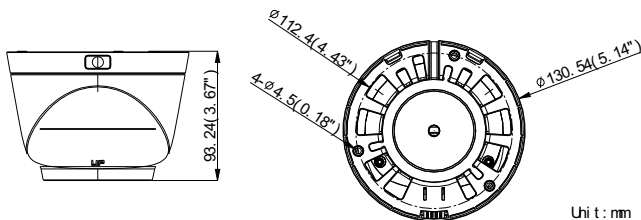

EXIR HD-TVI CAMERA

FULL HD 1080p Vari-focal EXIR Turret Camera

VHC-6270

Key Features

- 2 Megapixel high-performance CMOS
- Analog HD output, up to 1080P resolution
- 2.8-12mm vari-focal lens
- True WDR, up to 120dB
- EXIR technology, up to 50m IR distance
- True Day/Night
- OSD menu, 3D DNR, Smart IR
- UTC (Up the Coax) function
- IP66 weatherproof

Dimensions

Technical Specifications

Model No	VHC-6270
Image Sensor	2MP CMOS Image Sensor
Signal System	PAL / NTSC
Effective Pixels	1944(H)*1092(V)
Min. Illumination	0.01 Lux @ (F1.2,AGC ON),0 Lux with IR 0.014 Lux @ (F1.4,AGC ON),0 Lux with IR
Shutter speed	1/25(1/30) s to 1/50,000 s
Lens	2.8-12mm @ F1.4 Angle of view: 103° - 32.1°
Lens Mount	φ14
Angle Adjustment	Pan: 0 - 360°, Tilt: 0 - 75°, Rotation: 0 - 360°
Day & Night	ICR
Wide Dynamic Range	120 dB
Synchronization	Internal synchronization
Video Frame Rate	1080p@25fps/1080p@30fps
HD Video Output	1 Analog HD output
CVBS Output	1Vp-p Composite Output(75Ω / BNC)
S / N Ratio	> 62dB
Scene	Indoor, Outdoor, IndoorI, LOW-LIGHT
Camera ID	On/off (15 characters, position programmable)
AGC	Support
D/N Mode	Color/BW/EXT
White Balance	ATW, AWC-SET, Indoor, Outdoor, Manual
Privacy Mask	On/Off, maximum 8 zones
Motion Detection	On/Off, maximum 4 zones
BLC	Support
Anti-flicker	On/Off
Language	English, Japanese, Korean, German, French, Italian Spanish, Polish, Russian, Portuguese, Chinese
Function	Eclipse, Digital noise reduction, Digital zoom(62x) Slow shutter, Mirror, Defog, Defect pixel, correction SMART D-ZOOM
Working Temperature	-30°C ~ +60°C
Humidity	90% or less (non-condensing)
Power Supply	12V Dc ± 15%
Power Consumption	Max. 7W
Weather Proof Ratings	IP 66
IR Range	Up to 50m
Communication	Up the coax
Dimensions	Φ 130.54 × 93.24 mm (Φ 5.14" × 3.67")
Weight	300 g (0.66 lb)