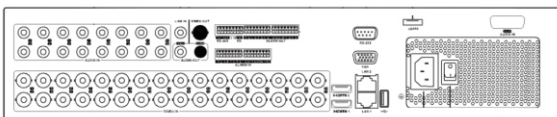

Rear Panel .....

Technical Specifications .....

Model No	VDR-3202P8
Video compression	H.264
HDTV1 and Analog video input	32-ch - BNC interface (1.0 Vp-p, 75 Ω), supporting coaxitron connection
Supported camera types	720p/25Hz, 720p/30Hz, 720p/50Hz, 720p/60Hz 1080p/25Hz, 1080p/30Hz, CVBS
IP video input	16-ch (up to 32-ch) / Up to 2MP resolution
Audio compression	G.711u
Audio input	16-ch / RCA (2.0 Vp-p, 1 KΩ)
HDMI 1 / VGA output	1920 × 1080/60Hz, 1280 × 1024/60Hz, 1280 × 720/60Hz, 1024 × 768/60Hz
HDMI 2 output	1920 × 1080/60Hz, 1280 × 1024/60Hz, 1280 × 720/60Hz, 1024 × 768/60Hz
Encoding resolution	1080p/720p/VGA/WDI/4CIF/CIF
Frame rate	Main-stream: 1080p@12fps; 720p/VGA/WDI/4CIF/CIF@25fps (P)/30fps (N) Sub-stream: WDI/4CIF@12fps; CIF/QCIF/QVGA@25fps (P)/30fps (N)
Video bit rate	32 Kbps to 6 Mbps
Audio output	1-ch, RCA (Linear, 1 KΩ)
Audio bit rate	64 Kbps
Stream type	Video, Video & Audio
Synchronous playback	32-Ch
Remote connection	128
Network Protocols	TCP/IP, PPPoE, DHCP, Hikr Cloud P2P, DNS,DDNS NTP, SADP, SMTP, SNMP,NFS,iSCSI,UPnP,HTTPS
SATA	8 SATA interfaces / Support eSATA
Capacity	Up to 4 TB capacity for each disk
Two-way audio input	1-ch, RCA (2.0 Vp-p, 1 KΩ)
Network interface	2, 10M/100M/1000M self-adaptive Ethernet
Serial interface	RS-232, RS-485, Keyboard
USB interface	3 × USB 2.0
Alarm in/out	16/8
Power Supply	100 to 240 VAC
Consumption	≤ 67 W
Working temperature	-10°C ~ +55°C
Working humidity	10% to 90%
Dimensions	445 × 470 × 90 mm (17.5 × 18.5 × 3.5 inch)
Weight	≤ 8 kg (17.6 lb)