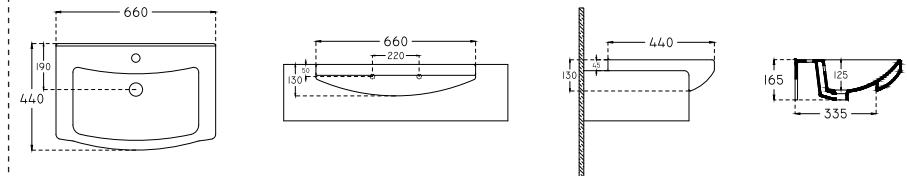

ASA

AS1255 : 550x440 mm
AS1266 : 660x440 mm
AS1281 : 810x440 mm
single bowl basin

with taphole
with overflow
fixation set is not included
suitable with furniture
suitable with wall assembly