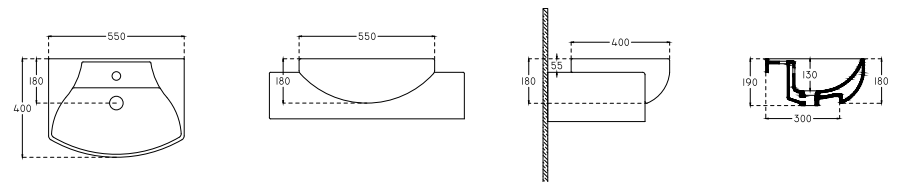

CATALIYA : CA1255

550x400 mm
single bowl basin

with taphole
with overflow
fixation set is not included
suitable with furniture