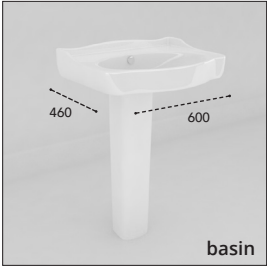

wash basin
name: VICTORIA
code: VI1265

VICTORIA

VI1265

YALDA

YA1147 | YA1157

wash basin
name: YALDA
code: YA1147 - YA1157
size: 47 cm - 57 cm

Water Closets

PERSIA CERAMIC ARYA, constantly investigating and developing designs and manufactures different types of WCs, all benefiting from a range of detail and features to ensure the best in personal hygiene experience.