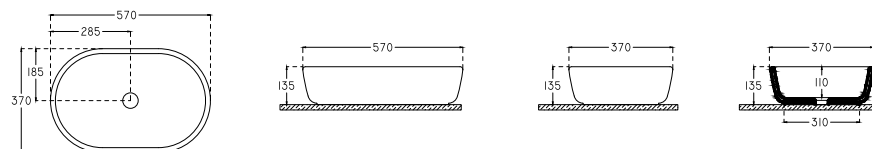

ROLIN : RO1057

570x370 mm

single bowl basin

fixation set is not included

suitable with furniture

12.5	35	447.5

VIAN : VI1047

470x250 mm

single bowl basin

with taphole

with overflow

fixation set is not included

suitable with furniture

suitable with wall assembly