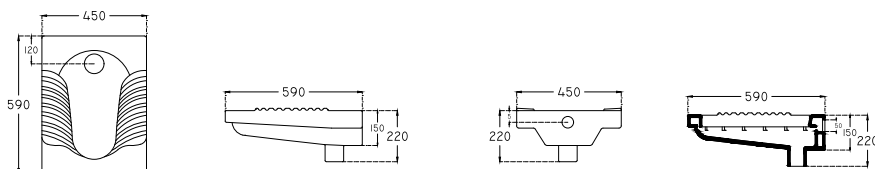

ATRA : AT3041

450x590 mm
ground toilet