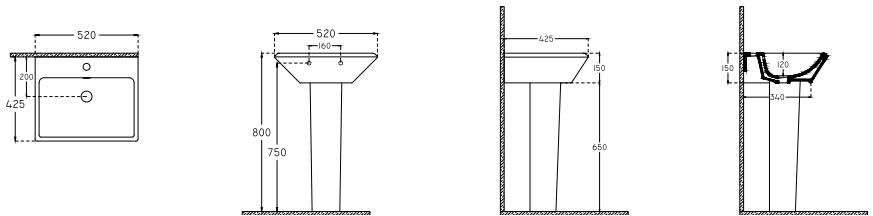

520x425 mm

single bowl basin

with taphole

with overflow

fixation set is not included

suitable with furniture

suitable with wall assembly

 13	 28	 374
--	--	---