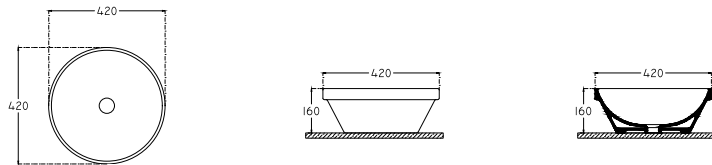

with taphole
with overflow
fixation set is not included
suitable with furniture
suitable with wall assembly

 16	 28	 458
--	--	---

AVA : AV1042

ø 420 mm
single bowl basin

with overflow
fixation set is not included
suitable with furniture

 9.5	 35	 342.5
---	--	---

CATALIYA : CA1255

550x400 mm
single bowl basin

with taphole
with overflow
fixation set is not included
suitable with furniture

 13.5	 28	 388
--	--	---

DARYA : DA1270

710x400 mm

single bowl basin