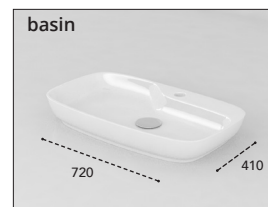

wash basin
name: AMITIS
code: AM1072

Counter-top