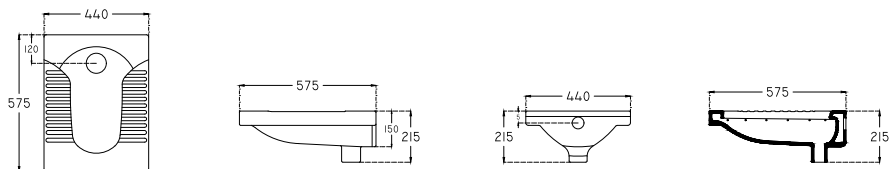

LOVE : LV2121
 400x555x365 mm
 wash down wall hung wc

 24	 20	 490
--	--	---

seat cover & fitting items

RAYMON : RY2025
 640x630x360 mm
 one piece wc

 47	 18	 856
--	--	---

seat cover & fitting items

SELENA : SE2023

640x630x360 mm

one piece wc

seat cover & fitting items

	43		18		784
---	----	---	----	---	-----

Squat pan

ASA : AS3040

444x570 mm
ground toilet

closed rim