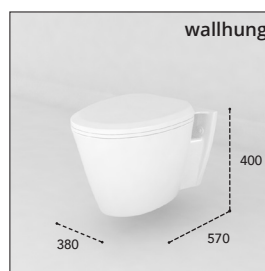

wall hung wc
name: GLORIA
code: GL2122
flushing system: Wash-down
axe: 18 cm

LOFT
LO2123

wall hung wc
name: LOFT
code: LO2123
flushing system: Wash-down
axe: 18 - 23 cm

wall hung wc

name: LOVE

code: LV2121