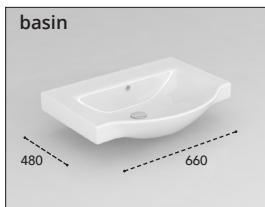

Products

By type

Wash Basins

Designed with painstaking attention to detail, each wash basin represents excellence in manufacture, and the ultimate in precision and control in ceramic sanitaryware.

Clean

A modern, minimalist bathroom vanity featuring a white ceramic washbasin with a chrome faucet. The washbasin is rectangular with rounded corners and sits on a white countertop. The faucet is a single-lever design with a vertical stem and a horizontal spout. The vanity is set against a white wall with a large mirror above it. The mirror reflects a window with white vertical blinds and a view of greenery outside. The overall aesthetic is clean and contemporary.

wash basin
name: ASA
code: AS1255 - AS1266 - AS1281
size: 55 cm - 66 cm - 81 cm

Counter-top

ATRA
AT1261

wash basin
name: ATRA
code: AT1261

pedestal
name: ARTA
code: AT1572

WASH BASINS COLLECTION

wash basin
name: ATRISA
code: AT1066