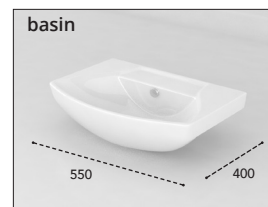

wash basin
name: CATALIYA
code: CA1255

Counter-top