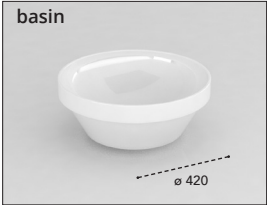

wash basin
name: AVA
code: AV1042

Counter-top & Inner-top