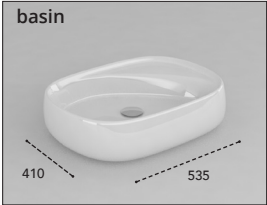

wash basin
name: OPAL
code: OP1054

Counter-top