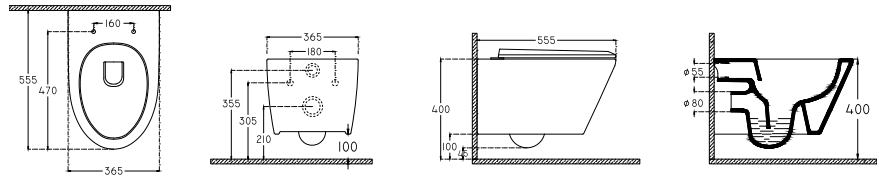

 50	 18	 910
--	--	---

GLORIA : GL2122

400x555x375 mm
wash down wall hung wc

seat cover & fitting items

 24	 20	 490
--	--	---

LOFT : LO2123
 400x570x380 mm
 wash down wall hung wc

 25	 20	 510
--	--	---

seat cover & fitting items

LOVE : LV2121
 400x555x365 mm
 wash down wall hung wc

 24	 20	 490
--	--	---

seat cover & fitting items

RAYMON : RY2025
 640x630x360 mm
 one piece wc

 47	 18	 856
--	--	---

seat cover & fitting items

SELENA : SE2023