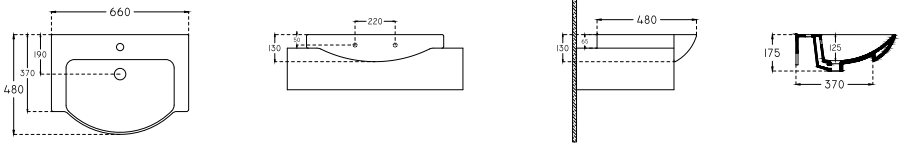

ATRISA : AT1066

660x480 mm
single bowl basin

with taphole
with overflow
fixation set is not included
suitable with furniture
suitable with wall assembly