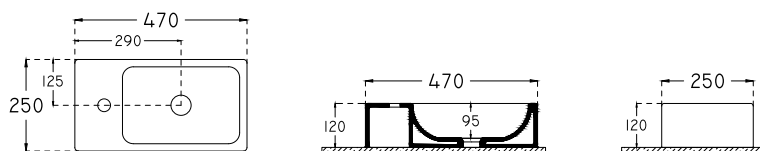

single bowl basin

with taphole

with overflow

fixation set is not included

suitable with furniture

suitable with wall assembly

 10.5	 28	 304
--	--	---

VICTORIA : VI1265