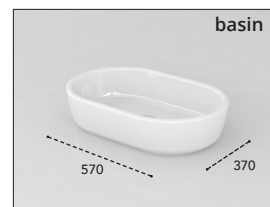

wash basin
name: ROLIN
code: RO1057

Counter-top