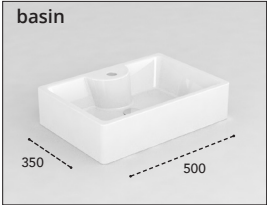

WASH BASINS COLLECTION

wash basin
name: ARTIN
code: AR1050

Counter-top