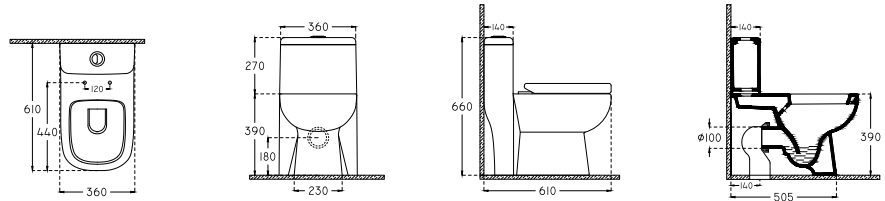

Water Closets

ATRA : AT2024

660x610x360 mm
one piece wc

suitable concealed cistern
seat&cover must be ordered