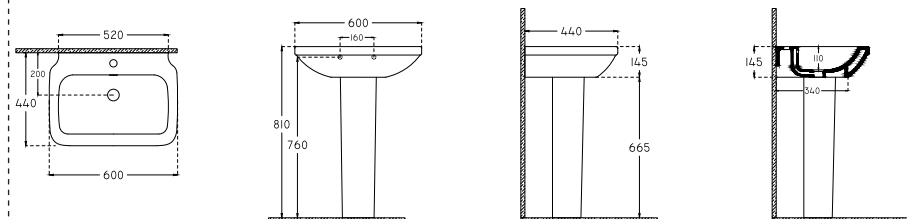

 KG 12.5	 28	 KG 360
--	--	---

ARTIN : AR1050

500x350 mm
single bowl basin

with taphole
fixation set is not included
suitable with furniture
suitable with wall assembly

 8.5	 50	 435
---	--	---

ASA

AS1255 : 550x440 mm
AS1266 : 660x440 mm
AS1281 : 810x440 mm
single bowl basin

520x440 mm
single bowl basin

with taphole
with overflow
fixation set is not included
suitable with furniture
suitable with wall assembly

 15	 28	 430
--	--	---

ATRISA : AT1066

660x480 mm
single bowl basin