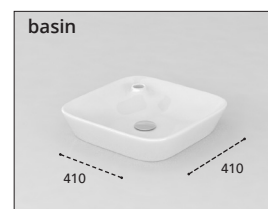

wash basin
name: ABTIN
code: AB1040

Counter-top