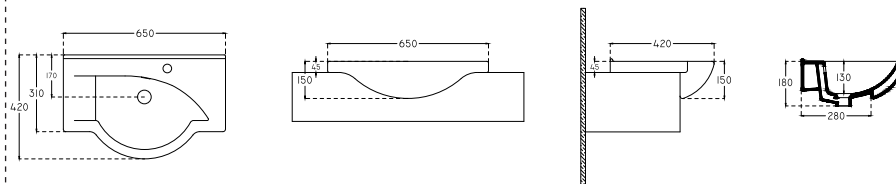

fixation set is not included
suitable with furniture

 14.5	 28	 416
--	--	---

GLORIA : GL1259

590x450 mm

single bowl basin

with taphole
with overflow
fixation set is not included
suitable with furniture
suitable with wall assembly

 19	 28	 542
--	--	---

LOVE : LV1065

650x420 mm

single bowl basin

with taphole
with overflow
fixation set is not included
suitable with furniture
suitable with wall assembly

 14.5	 28	 416
--	--	---

MERLIN : ME1145