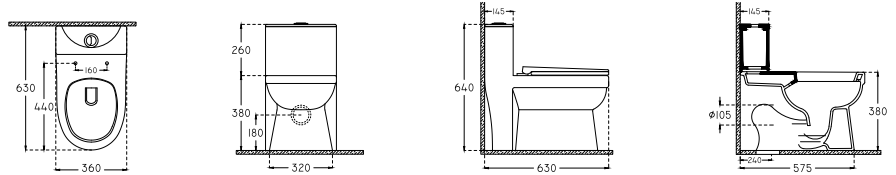

SELENA : SE2023

640x630x360 mm

one piece wc

seat cover & fitting items

	43		18		784