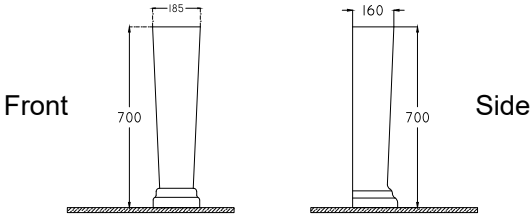

Pedestal

ARLIN : AR1571

570x380 mm