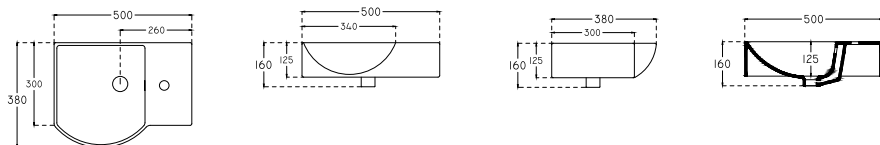

500x380 mm

single bowl basin

with taphole

with overflow

fixation set is not included

suitable with furniture

suitable with wall assembly

 13.5	 35	 482.5
--	--	---