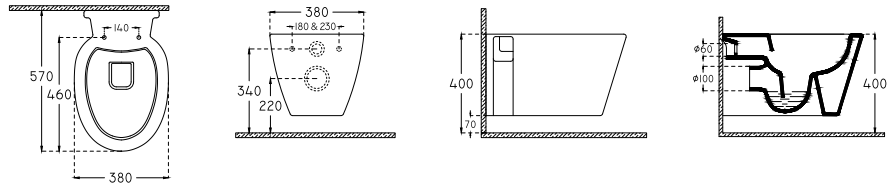

 50	 18	 910
--	--	---

GLORIA : GL2122

400x555x375 mm
wash down wall hung wc

seat cover & fitting items

 24	 20	 490
--	--	---

LOFT : LO2123
 400x570x380 mm
 wash down wall hung wc

 25	 20	 510
--	--	---

seat cover & fitting items

LOVE : LV2121
 400x555x365 mm
 wash down wall hung wc

 24	 20	 490
--	--	---

seat cover & fitting items

RAYMON : RY2025
 640x630x360 mm
 one piece wc

 47	 18	 856
--	--	---

seat cover & fitting items

SELENA : SE2023