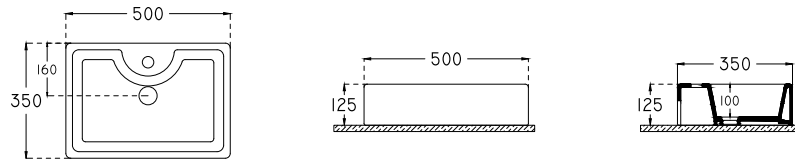

Basins

ABTIN : AB1040

410x410 mm
single bowl basin

with taphole
fixation set is not included
suitable with furniture

 KG 8.5	 50	 KG 435
---	--	---

AMITIS

AM1072 : 720x410 mm (Large)
AM1065 : 650x410 mm (Small)
single bowl basin

with taphole
fixation set is not included
suitable with furniture

 KG 1072: 14 1065: 16	 1147: 28 1157: 24	 KG 1147: 397 1157: 389
--	--	--

ARLIN : AR1150

550x415 mm
single bowl basin

with taphole
with overflow
fixation set is not included
suitable with wall assembly

 KG 12.5	 28	 KG 360
--	--	---

ARTIN : AR1050

500x350 mm
single bowl basin

with taphole
fixation set is not included
suitable with furniture
suitable with wall assembly

 8.5	 50	 435
---	--	---

ASA

AS1255 : 550x440 mm
AS1266 : 660x440 mm
AS1281 : 810x440 mm
single bowl basin