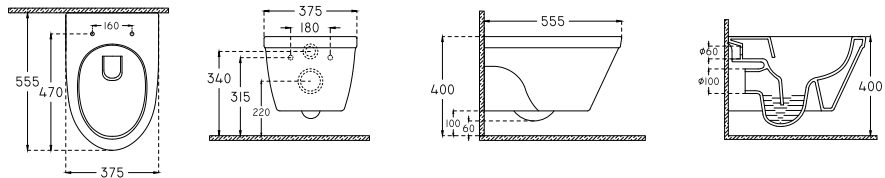

GLORIA : GL2122

400x555x375 mm
wash down wall hung wc

seat cover & fitting items