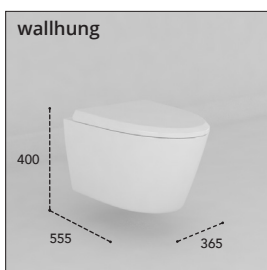

wall hung wc
name: GLORIA
code: GL2122
flushing system: Wash-down
axe: 18 cm

LOFT
LO2123

wall hung wc
name: LOFT
code: LO2123
flushing system: Wash-down
axe: 18 - 23 cm

wall hung wc

name: LOVE

code: LV2121

flushing system: Wash-down

axe: 18 cm

LOVE

LV2121

Squat Pan

ASA

AS3040

closed rim