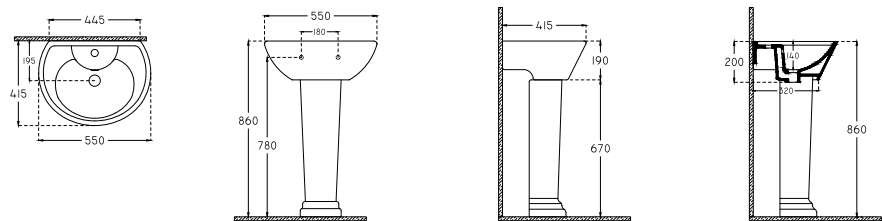

Basins

ABTIN : AB1040

410x410 mm
single bowl basin

with taphole
fixation set is not included
suitable with furniture

 KG 8.5	 50	 KG 435
---	--	---

AMITIS

AM1072 : 720x410 mm (Large)
AM1065 : 650x410 mm (Small)
single bowl basin

with taphole
fixation set is not included
suitable with furniture

 KG 1072: 14 1065: 16	 1147: 28 1157: 24	 KG 1147: 397 1157: 389
--	--	--

ARLIN : AR1150

550x415 mm
single bowl basin

with taphole
with overflow
fixation set is not included
suitable with wall assembly

 KG 12.5	 28	 KG 360
--	--	---

ARTIN : AR1050

500x350 mm
single bowl basin

with taphole
fixation set is not included
suitable with furniture
suitable with wall assembly

 8.5	 50	 435
---	--	---

ASA

AS1255 : 550x440 mm
AS1266 : 660x440 mm
AS1281 : 810x440 mm
single bowl basin