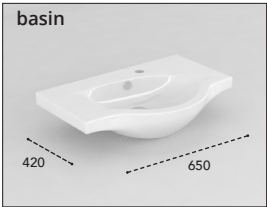

WASH BASINS COLLECTION

wash basin
name: LOVE
code: LV1065