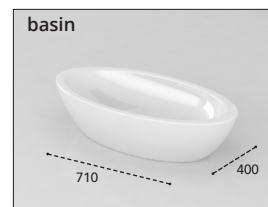

wash basin
name: DARYA
code: DA1270

Counter-top