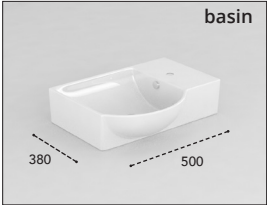

WASH BASINS COLLECTION