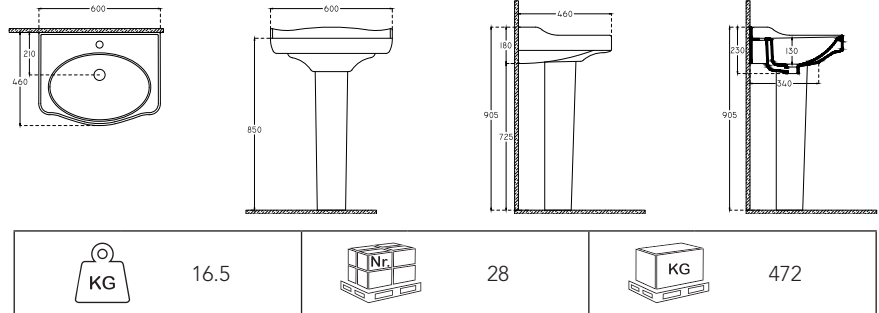

500x380 mm

single bowl basin

with taphole

with overflow

fixation set is not included

suitable with furniture

suitable with wall assembly

 13.5	 35	 482.5
--	--	---

ROLIN : RO1057

570x370 mm

single bowl basin

fixation set is not included

suitable with furniture

 12.5	 35	 447.5
--	--	---

VIAN : VI1047

470x250 mm

single bowl basin

with taphole

with overflow

fixation set is not included

suitable with furniture

suitable with wall assembly

 10.5	 28	 304
--	--	---

VICTORIA : VI1265

600x460 mm
single bowl basin

with taphole
with overflow
fixation set is not included
suitable with furniture
suitable with wall assembly

YALDA

YA1147 : 600x460 mm
YA1157 : 600x570 mm
single bowl basin

with taphole
with overflow
fixation set is not included
suitable with furniture
suitable with wall assembly