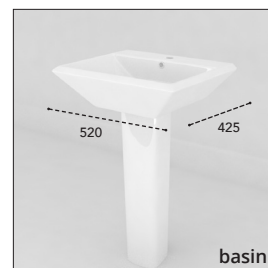

wash basin
name: MICA
code: MI1245

pedestal
name: ARTA
code: AT1572