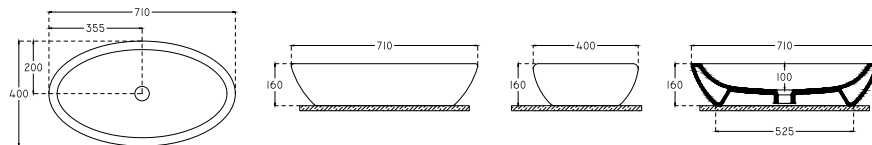

DARYA : DA1270

710x400 mm

single bowl basin

fixation set is not included
suitable with furniture