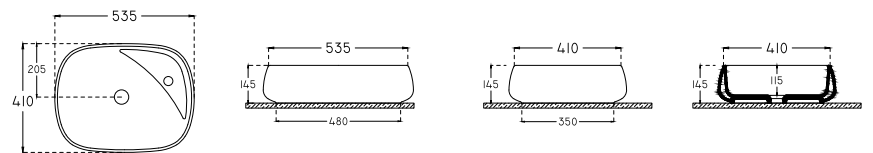

OPAL : OP1054

535x410 mm

single bowl basin

with taphole

fixation set is not included

suitable with furniture

 14	 28	 402
--	--	---

QUEEN : QU1050