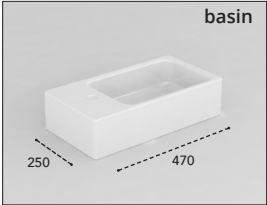

WASH BASINS COLLECTION