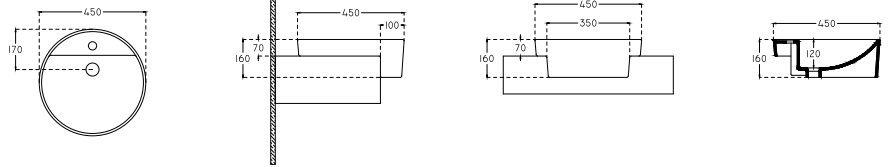

 19	 28	 542
--	--	---

LOVE : LV1065

650x420 mm

single bowl basin

with taphole
with overflow
fixation set is not included
suitable with furniture
suitable with wall assembly

 14.5	 28	 416
--	--	---

MERLIN : ME1145

ø 450 mm

single bowl basin

with taphole

with overflow

fixation set is not included

suitable with furniture

 12.5	 35	 447.5
--	--	---

MICA : MI1254