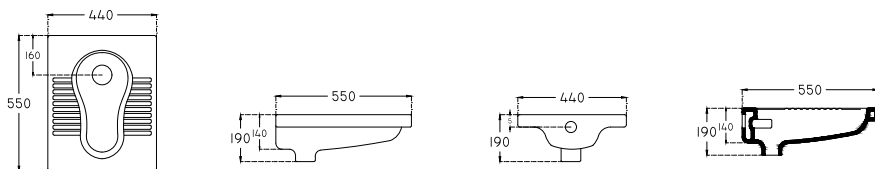

 15.5	 28	 444
--	--	---

ATRA : AT3041

450x590 mm
ground toilet

closed rim

 17	 28	 486
--	--	---

ONIX : ON3044

440x550 mm
ground toilet

rimless