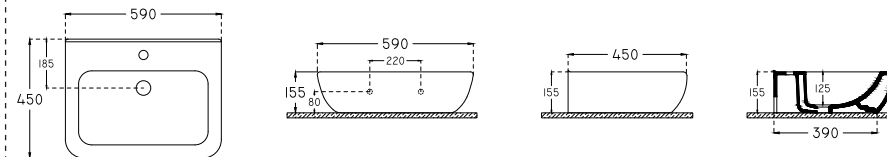

fixation set is not included
suitable with furniture

 14.5	 28	 416
--	--	---

GLORIA : GL1259

590x450 mm

single bowl basin

with taphole
with overflow
fixation set is not included
suitable with furniture
suitable with wall assembly