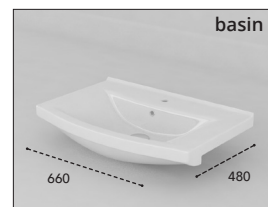

wash basin
name: ASA
code: AS1255 - AS1266 - AS1281
size: 55 cm - 66 cm - 81 cm

Counter-top