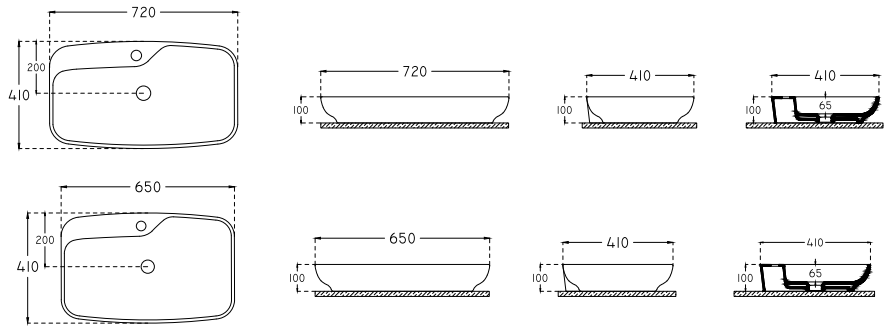

AMITIS

AM1072 : 720x410 mm (Large)
AM1065 : 650x410 mm (Small)
single bowl basin

with taphole
fixation set is not included
suitable with furniture

KG 1072: 14 1065: 16	1147: 28 1157: 24	KG 1147: 397 1157: 389

ARLIN : AR1150

550x415 mm
single bowl basin

with taphole
with overflow
fixation set is not included
suitable with wall assembly