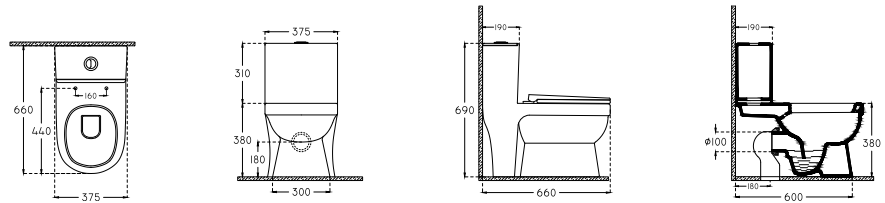

600x460 mm
single bowl basin

with taphole
with overflow
fixation set is not included
suitable with furniture
suitable with wall assembly

YALDA

YA1147 : 600x460 mm
YA1157 : 600x570 mm
single bowl basin

with taphole
with overflow
fixation set is not included
suitable with furniture
suitable with wall assembly

Water Closets

ATRA : AT2024

660x610x360 mm
one piece wc

suitable concealed cistern
seat&cover must be ordered

 42	 18	 766
--	--	---

AVA : AV2025

690x660x375 mm
one piece wc

seat cover & fitting items