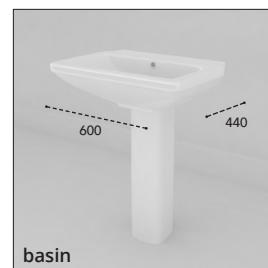

wash basin
name: ASA
code: AS1255 - AS1266 - AS1281
size: 55 cm - 66 cm - 81 cm

Counter-top

ATRA
AT1261

wash basin
name: ATRA
code: AT1261

pedestal
name: ARTA
code: AT1572

WASH BASINS COLLECTION

wash basin
name: ATRISA
code: AT1066