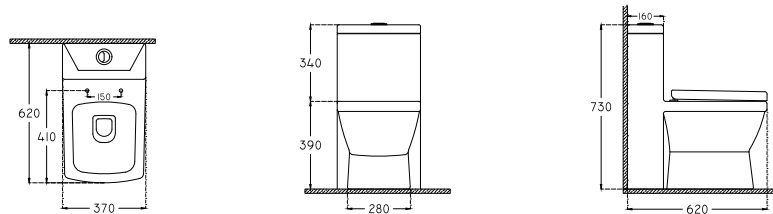

 50	 18	 910
--	--	---

GLORIA : GL2122

400x555x375 mm
wash down wall hung wc

seat cover & fitting items

 24	 20	 490
--	--	---

LOFT : LO2123
 400x570x380 mm
 wash down wall hung wc

 25	 20	 510
--	--	---

seat cover & fitting items

LOVE : LV2121
 400x555x365 mm
 wash down wall hung wc

 24	 20	 490
--	--	---

seat cover & fitting items

RAYMON : RY2025
 640x630x360 mm
 one piece wc

 47	 18	 856
--	--	---

seat cover & fitting items

SELENA : SE2023