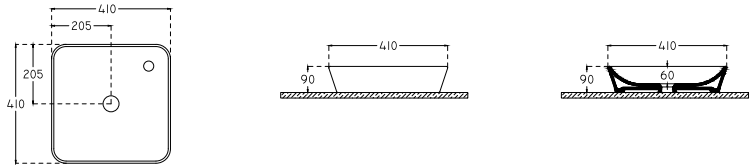

Basins

ABTIN : AB1040

410x410 mm
single bowl basin

with taphole
fixation set is not included
suitable with furniture

 KG 8.5	 50	 KG 435
---	--	---

AMITIS

AM1072 : 720x410 mm (Large)
AM1065 : 650x410 mm (Small)
single bowl basin