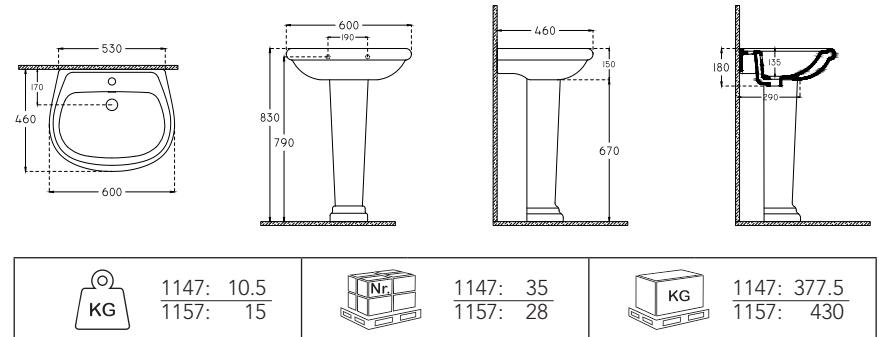

500x380 mm

single bowl basin

with taphole

with overflow

fixation set is not included

suitable with furniture

suitable with wall assembly

 13.5	 35	 482.5
--	--	---

ROLIN : RO1057

570x370 mm

single bowl basin

fixation set is not included

suitable with furniture

 12.5	 35	 447.5
--	--	---

VIAN : VI1047

470x250 mm

single bowl basin

with taphole

with overflow

fixation set is not included

suitable with furniture

suitable with wall assembly

 10.5	 28	 304
--	--	---

VICTORIA : VI1265

600x460 mm
single bowl basin

with taphole
with overflow
fixation set is not included
suitable with furniture
suitable with wall assembly

YALDA

YA1147 : 600x460 mm
YA1157 : 600x570 mm
single bowl basin

with taphole
with overflow
fixation set is not included
suitable with furniture
suitable with wall assembly