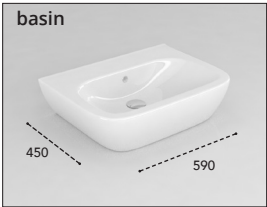

WASH BASINS COLLECTION

wash basin
name: GLORIA
code: GL1259

Counter-top