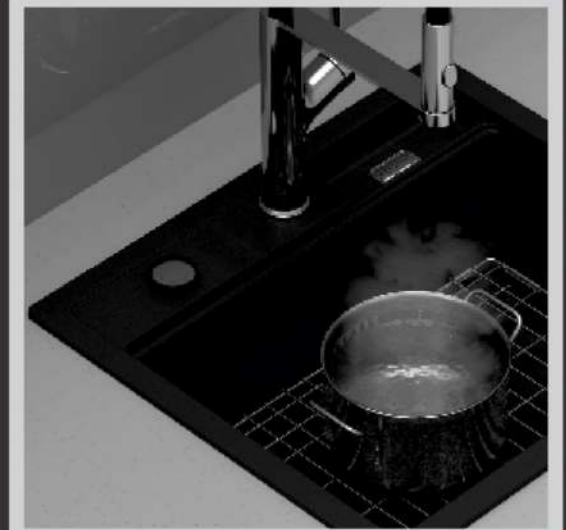

HEAT-RESISTANT

SCRATCH AND
DENT PROOF

STAIN & DIRT
RESISTANT

EASY TO CLEAN

COLOUR-FAST

Model: 1001
 Size: 98 x 49.5
 Depth: 17 Cm
 Black Marble Gold

Colours

سفید شنی