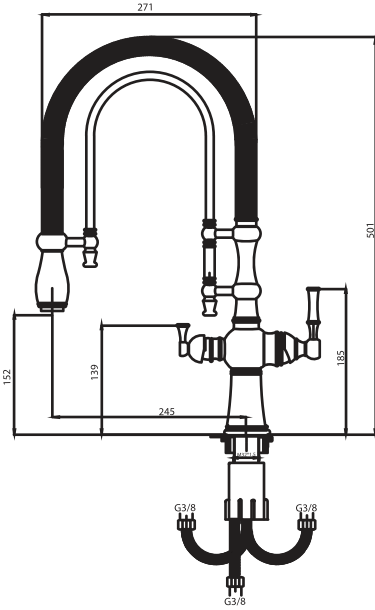

ALMAS

الماس

ظرفشویی فنری دو منظوره

Chrome finish
PVD finish
Brushed Chrome
Brushed PVD finish

CHROME GOLD BRUSHED CHROME BRUSHED GOLD