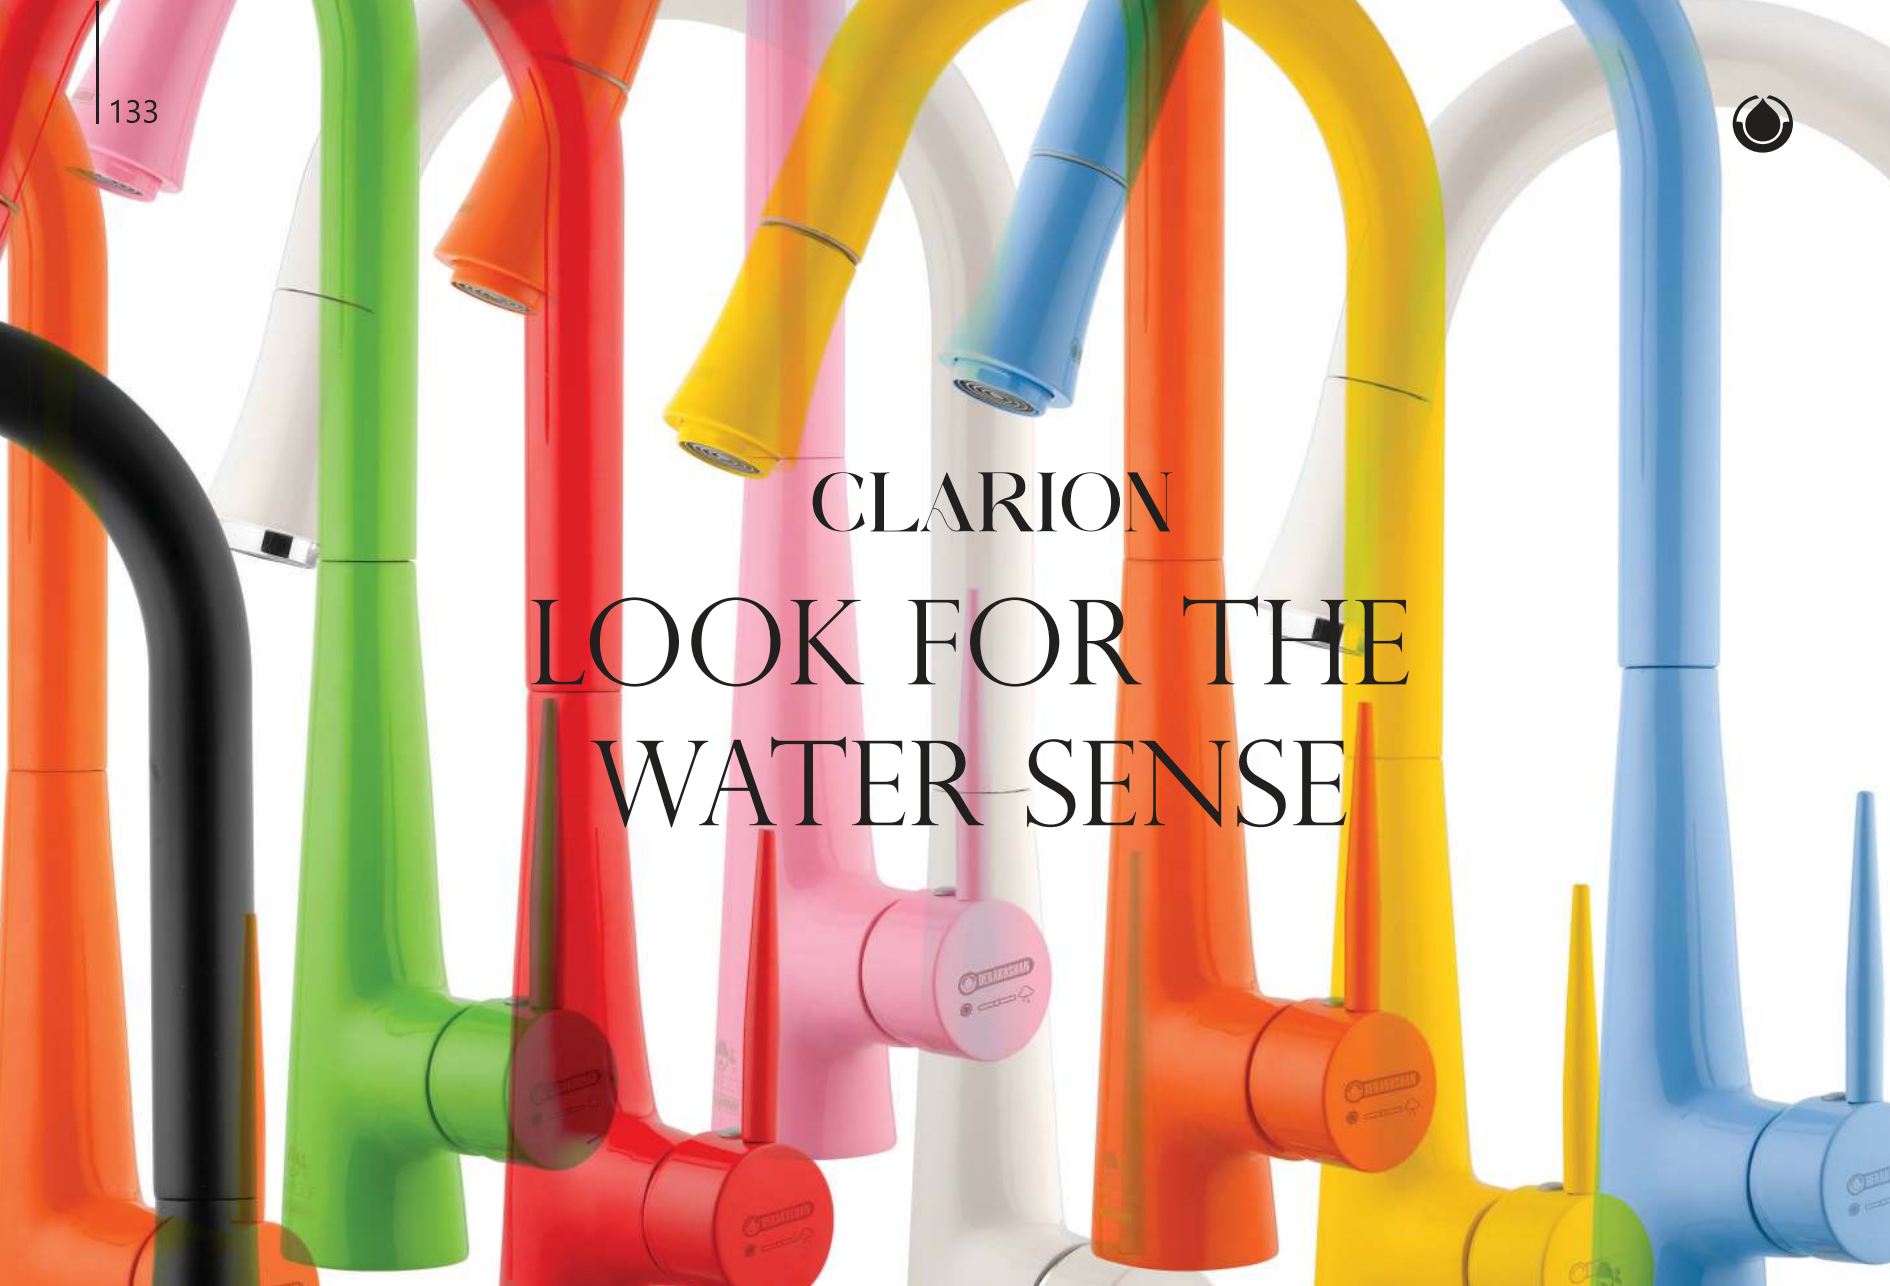

CLARION
LOOK FOR THE
WATER SENSE