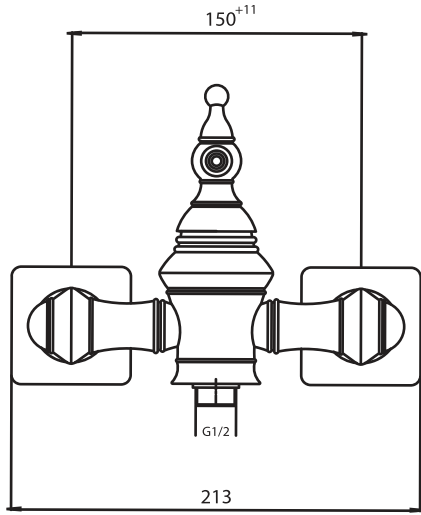

روشویی

Single lever basin mixer tall

روشویی بلند

Sink faucet

ظرفشویی

Single lever basin mixer
Code: 7651
● Brushed PVD finish

روشویی
طلامات

Sink faucet
Code: 7650
● Brushed PVD finish