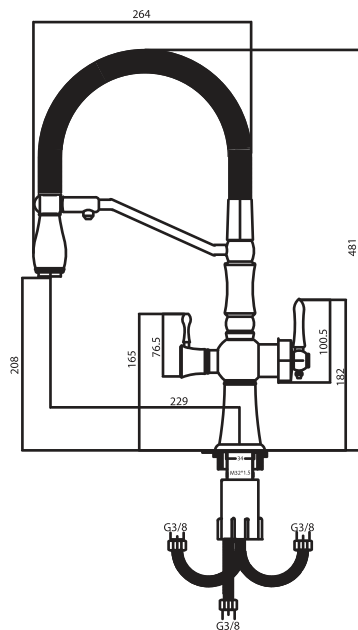

AQUA آکوا

ظرفشویی فبری دو منظوره

Chrome finish
PVD finish