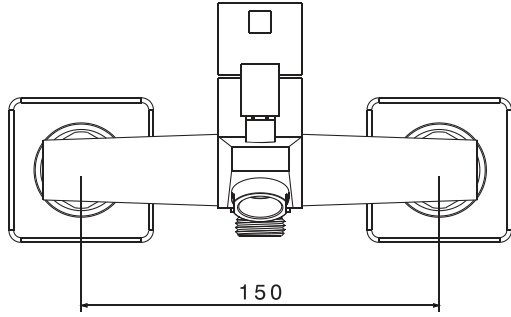

دوش حمام

Bath mixer