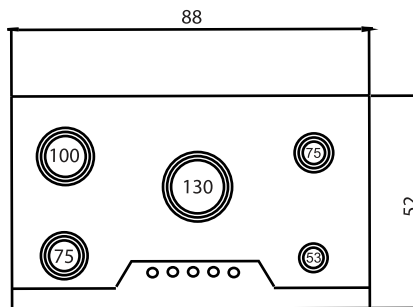

اجاق گاز رومیزی G ۶۴۶

نوع گاز: صفحه ای

جنس صفحه: شیشه ای سکوریت

نوع سر شعله: سری ۲

راندمان احتراق ۲۰٪ بالای حد استاندارد

محل قرارگیری پلویز: وسط

شکل گارد: دایره

رنگ/طرح: مشکی و طلایی

جنس ولوم: ولوم باکالیت / مشکی طلایی

نوع فندک: الکتریکی سرعت بالا جهت روشن شدن سریع شعله

GLASS
CERAMIC

FULL
SAFETY

SAFETY
SHUT-OFF

CAST IRON
GRIDS