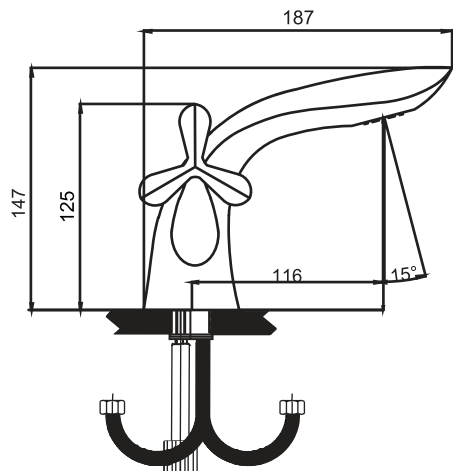

Single lever basin mixer

روشویی