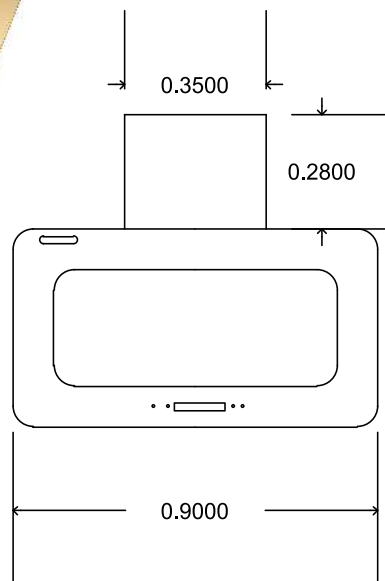

هود روکار مدل پارالل طلایی

نوع موتور: توربو فلزی دو سرشفت Super Silent
چهاردور دارای چربی گیر و ترموگارد
چراغ: SMD + چراغ LED لوگو
جک: دارای جک آرام بند
سنسور: دارای سنسور دما و بو
نوع کلید: لمسی همراه با ریموت کنترل
قدرت مکش: ۸۵۰ مترمکعب
دور موتور: ۱۴۵۰ دور در دقیقه
میزان صدا: ۵۸ دسیبل
بسته بندی: دارای بسته بندی منحصر به فرد