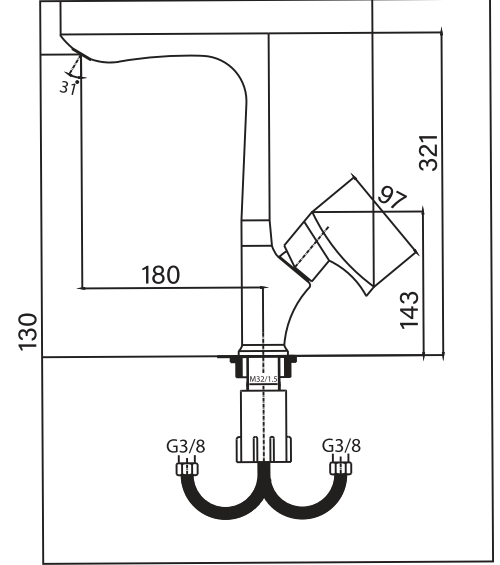

Bath mixer

توالیت

Shower mixer

Single lever basin mixer

روشویی

Sink faucet

ظرفشویی

Single lever basin mixer
Code: 3403
● PVD finish