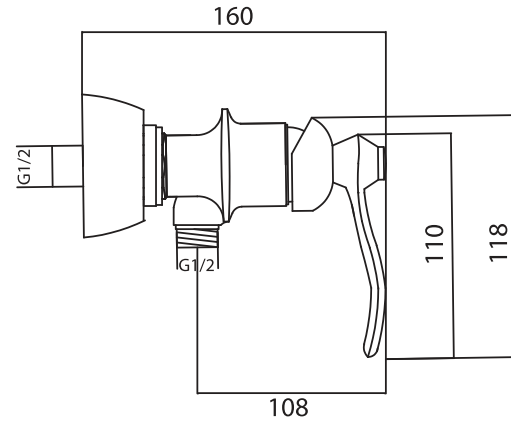

ظرفشویی

دوش حمام

Bath mixer

تواليت

Shower mixer

BOLD.
POLISHED.
STYLE.
SPINNER...

Single lever basin mixer
Code: 7851
● Brushed PVD finish

روشویی
طلامات