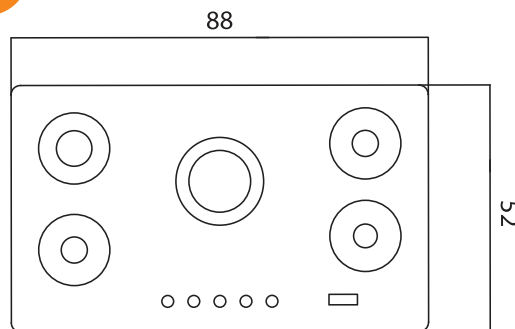

G648

1. Anti-Stain & Anti-Scrath Safety Glass
   - with Insulation Layer
   - Gas Valves
   - Orkli Spanish Bobbin
   - 2nd Series
   - Burner with 20% more
   - Built Electric Speed High
   - Efficiency Igniter in
   - Slider control
   - Heat sensor
   - Timer
   - Child lock
   - Full touch
3. Dimensions: 52 x88 cm
   - Cutting dimensions: 48 x84 cm

GLASS
CERAMIC

FULL
SAFETY

TIMER

FULL
TOUCH

CHILD
LOCK

SAFETY
SHUT-OFF

CAST IRON
GRIDS

RESIDENTAL
HEAT
SENSOR

SLIDER
CONTORL