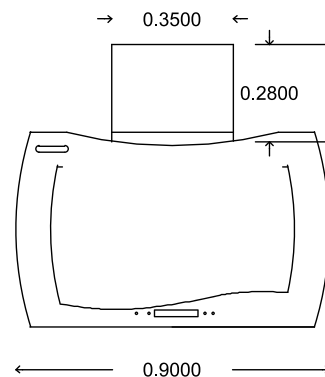

هود روکار مدل فریز مشکی

نوع موتور: توربو فلزی دو سرشفت Super Silent
چهاردور دارای چربی گیر و ترموگارد
چراغ: SMD + چراغ LED لوگو
چک: دارای چک آرام بند
سنسور: دارای سنسور دما و بو
نوع کلید: لمسی همراه با ریموت کنترل
قدرت مکش: ۸۵۰ مترمکعب
دور موتور: ۱۴۵۰ دور در دقیقه
میزان صدا: ۵۸ دسیبل
بسته بندی: دارای بسته بندی منحصر به فرد