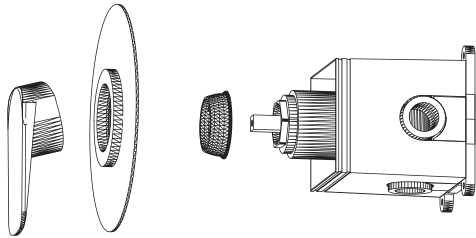

Code: 7971
Built in
Bath mixer
TYPE 3
PVD finish

دوش توکار تیپ ۳

Code: 7970
Built in
Bath mixer
TYPE 4
PVD finish

دوش توکار نیپ ۴

Code: 7973
Built in
Bath mixer
TYPE 1
PVD finish

دوش توکار تیپ ۱

Code: 7972
Built in
Bath mixer
TYPE 2
PVD finish