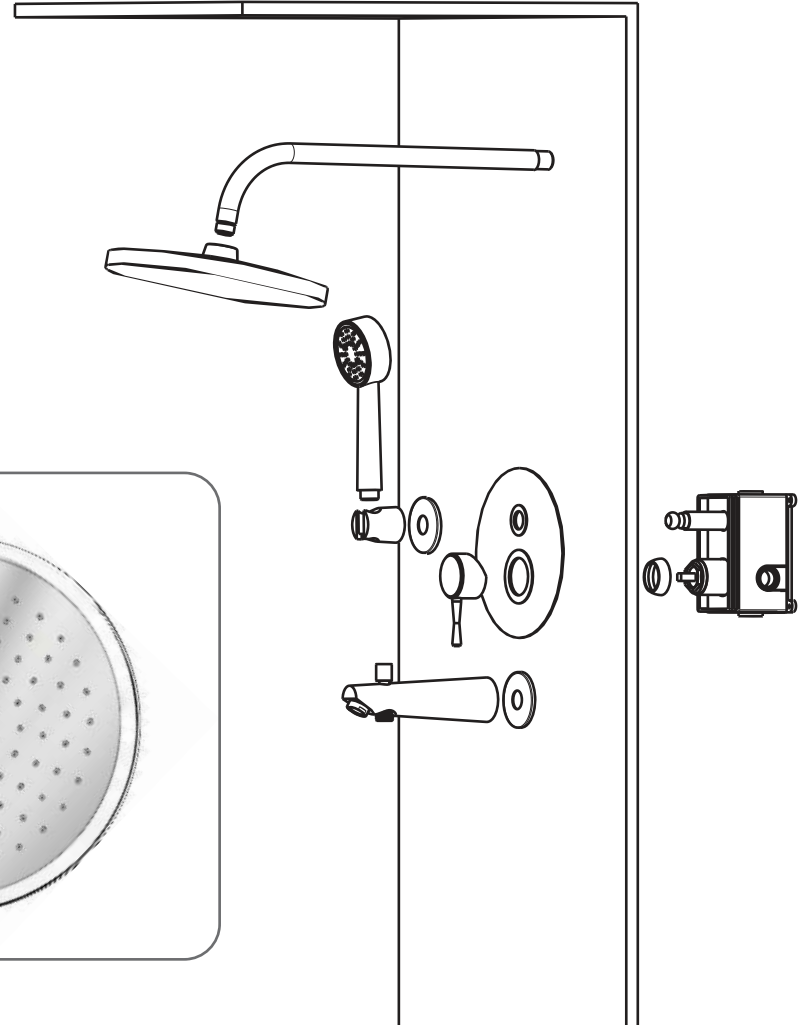

FLOWER

فلاور

- Built in
- Chrome finish
- PVD finish
- Brushed PVD finish
- Brushed chrome

SAVE WATER

EASY INSTALLATION

LONG LASTING PROTECTION

COMPLETELY HYGIENIC

HIGH QUALITY

CHROME

GOLD

BRUSHED CHROME

BRUSHED GOLD