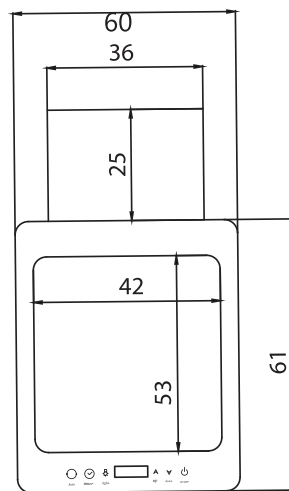

PARALLEL60

- 4Speed silent aspirator
- Thermoguard system
- SMD lighting system
- Strut Lift Door
- Heat,Smoke & Gas Detector
- Unique Packaging
- Touch Control panel(Wireless Remote Control)
- Magnetic Fittings
- 850m/3h
- 1450rpm ventilation power
- 58-d Bsilent motor
- Dimensions: 60 x60 cm

هود روکار مدل پارالل ۶۰

نوع موتور: توربو Silent

چهاردور دارای ترموگارد

چراغ: SMD

جک: دارای جک آرام بند

سنسور: دارای سنسور دما و بو

نوع کلید: لمسی همراه با ریموت کنترل

قدرت مکش: ۸۵۰ مترمکعب

دور موتور: ۱۴۵۰ دور در دقیقه

میزان صدا: ۵۸ دسیبل

بسته بندی: دارای بسته بندی منحصر به فرد