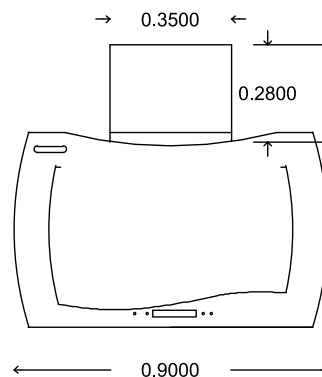

هود روکار مدل فریز نارنجی

نوع موتور: توربو فلزی دو سرشفت Super Silent
چهاردور دارای چربی گیر و ترموگارد
چراغ: SMD + چراغ LED لوگو
جک: دارای جک آرام بند
سنسور: دارای سنسور دما و بو
نوع کلید: لمسی همراه با ریموت کنترل
قدرت مکش: ۸۵۰ مترمکعب
دور موتور: ۱۴۵۰ دور در دقیقه
میزان صدا: ۵۸ دسیبل
بسته بندی: دارای بسته بندی منحصر به فرد

FULL
TOUCH

REMOTE
CONTROL

LED
LIGHT

ENERGY
MOTOR

Improves
efficiency
& reduces
air noise

Allows
ventilation
to be vented
to the top or back