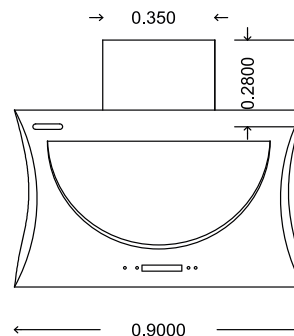

Allows
ventilation
to be vented
to the top or back

SMILE

- 4Speed super silent metal aspirator
- Thermoguard system
- SMD lighting system / LED logo lighting
- Strut Lift Door
- Magnetic Fittings
- Heat,Smoke & Gas Detector
- Unique Packaging
- Touch Control panel(Wireless Remote Control)
- 850m/3h
- 1450rpm ventilation power
- 58-d Bsilent motor
- Dimensions: 90 x60 cm