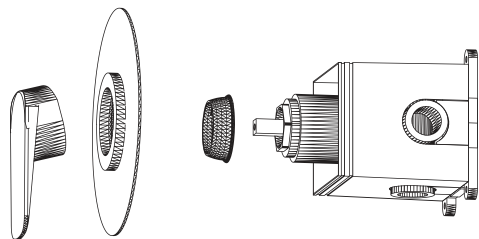

Code: 7971
Built in
Bath mixer
TYPE 3
PVD finish

دوش توکار تیپ ۳

Code: 7970
Built in
Bath mixer
TYPE 4
PVD finish

دوش توکار نیپ ۴

Code: 7973
Built in
Bath mixer
TYPE 1
PVD finish

دوش توکار تیپ ۱

Code: 7972
Built in
Bath mixer
TYPE 2
PVD finish