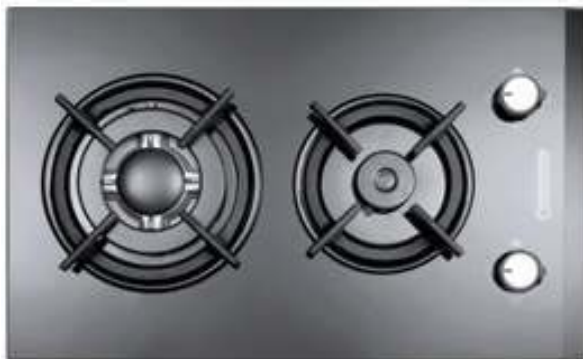

G201

1. Anti-Stain & Anti-Scrath Safety Glass
   - with Insulation Layer
   - Gas Valves
   - Orkli Spanish Bobbin
   - 2nd Series
   - Burner with 20% more
   - Built Electric Speed High
   - Efficiency Igniter in
2. **Dimensions:** 52 x32 cm
3. **Cutting dimensions:** 28.5 x48.5 cm

اجاق گاز رومیزی G ۲۰۱

نوع گاز: صفحه ای
جنس صفحه: شیشه ای سکوریت

نوع سر شعله: سری ۲

راندمان احتراق ۲۰٪ بالای حد استاندارد

شکل گارد: دایره

رنگ/طرح: مشکی

جنس ولوم: ولوم باکالیت/استیل

نوع فن‌دک: الکتریکی سرعت بالا جهت روشن شدن سریع شعله

GLASS
CERAMIC

FULL
SAFETY

SAFETY
SHUT-OFF

CAST IRON
GRIDS