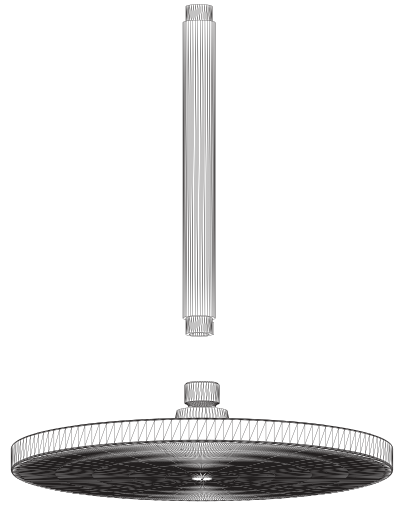

Code: 7972
Built in
Bath mixer
TYPE 2
PVD finish

دوش توکار تیپ ۲