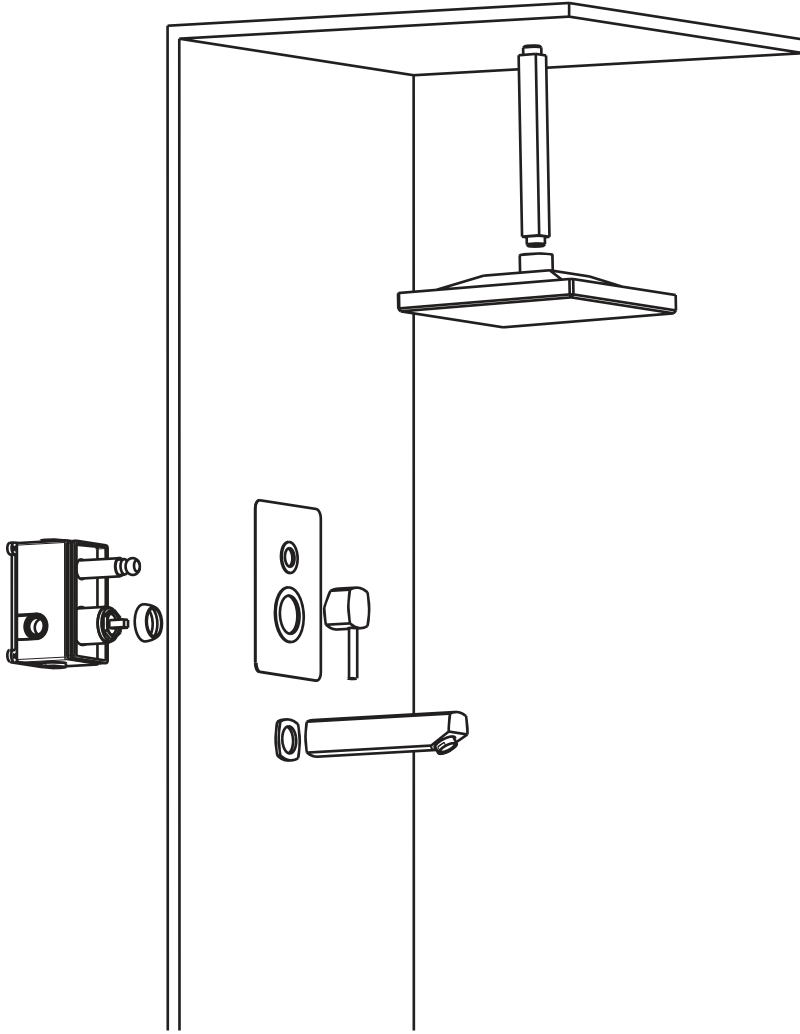

Code: 9170
Built in
Bath mixer
TYPE 4
Chrome finish

دوش توکار تیپ ۴