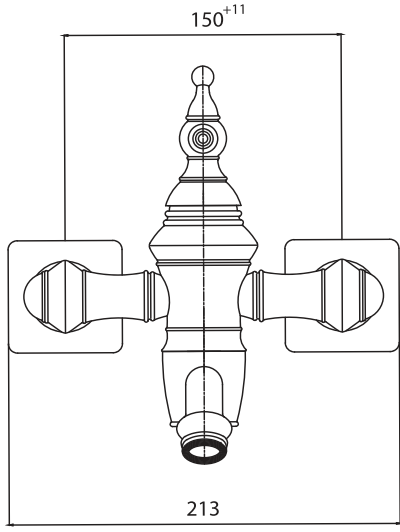

روشویی

Single lever basin mixer tall

روشویی بلند

Sink faucet

ظرفشویی

Single lever basin mixer
Code: 7651
● Brushed PVD finish

روشویی
طلامات

Sink faucet
Code: 7650
● Brushed PVD finish