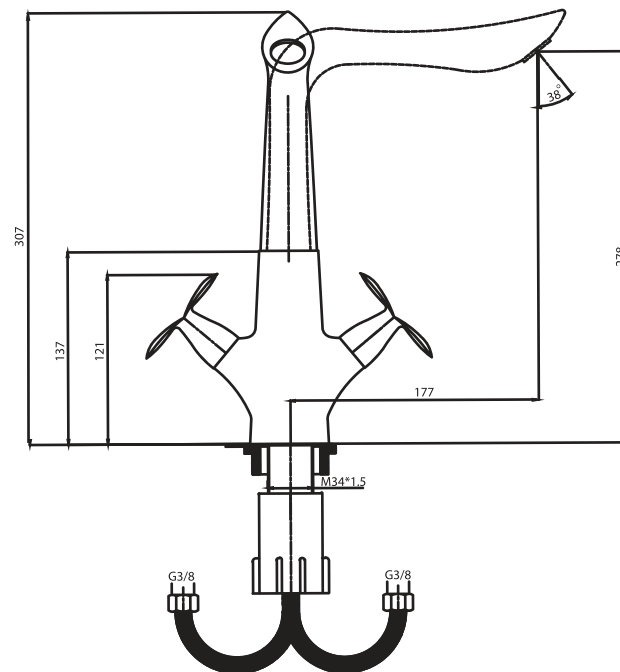

Sink faucet

ظرفشویی