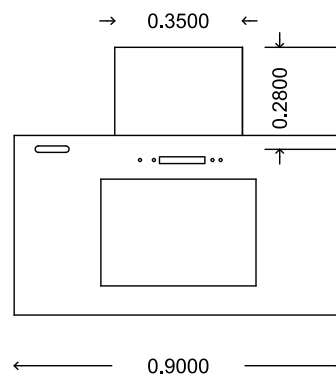

هود روکار مدل گلگسی سفید

FULL
TOUCH

REMOTE
CONTROL

LIGHT

ENERGY
MOTOR

Improves
efficiency
& reduces
air noise

Allows
ventilation
to be vented
to the top or back