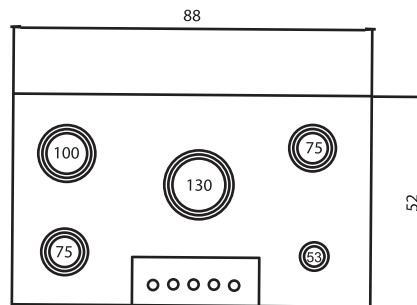

اجاق گاز رومیزی G ۶۴۱

نوع گاز: صفحه ای

جنس صفحه: شیشه ای سکوریت

نوع سر شعله: سری ۲

راندمان احتراق ۲۰٪ بالای حد استاندارد

محل قرارگیری پلویز: وسط

شکل گارد: دایره

رنگ/طرح: مشکی با استیل طلایی

جنس ولوم: ولوم باکالیت/استیل طلایی

نوع فندک: الکتریکی سرعت بالا جهت روشن شدن سریع شعله

GLASS
CERAMIC

FULL
SAFETY

SAFETY
SHUT-OFF

CAST IRON
GRIDS