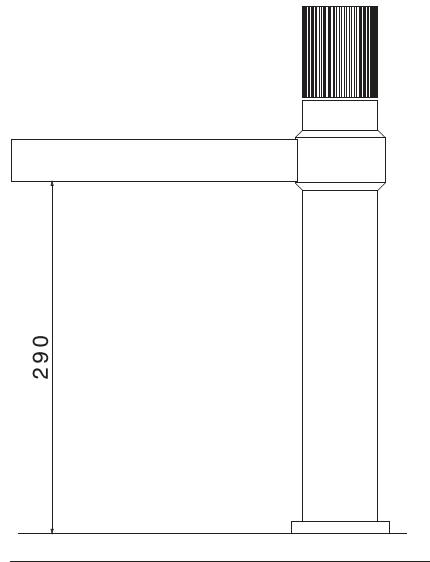

Shower mixer

روشویی بلند

Single lever basin mixer tall

Sink faucet

ظرفشویی

Single lever basin mixer
Code: 9803
● Chrome finish

روشویی
کروم

Sink faucet
Code: 9802
● Chrome finish