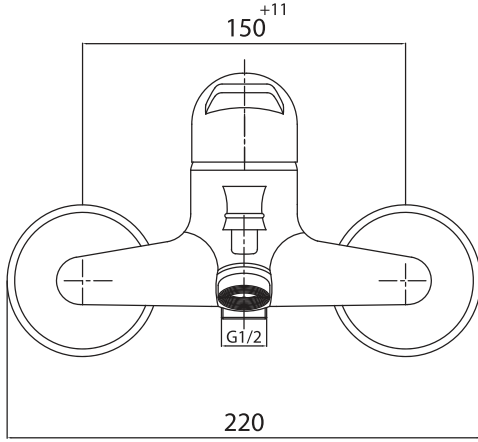

دوش حمام

Bath mixer