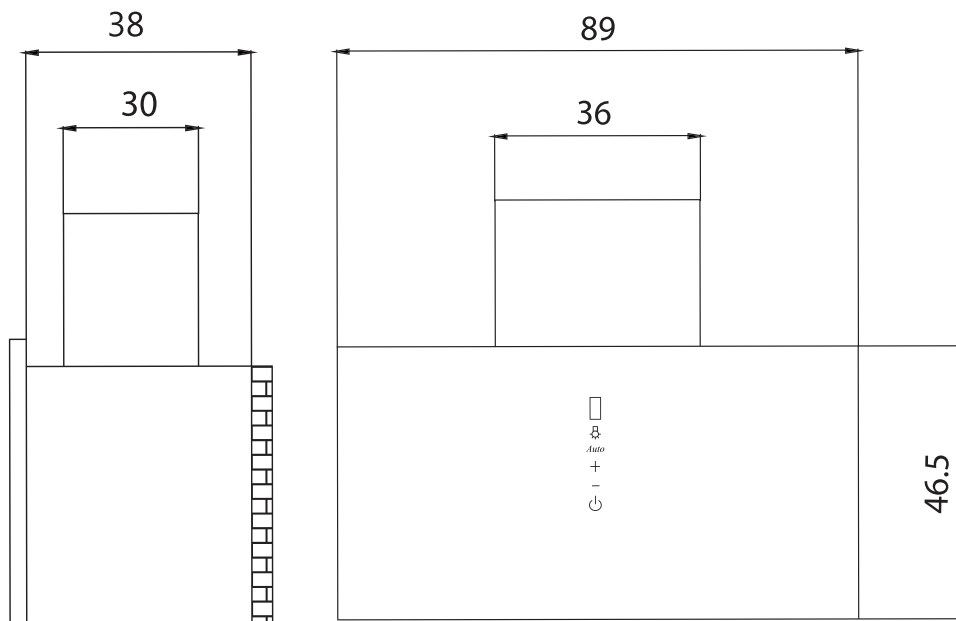

FULL
TOUCH

REMOTE
CONTROL

LIGHT

ENERGY
MOTOR

Improves
efficiency
& reduces
air noise

Allows
ventilation
to be vented
to the top or back

- 4Speed silent aspirator
- Thermoguard system
- SMD lighting system
- Heat, Smoke & Gas Detector
- Unique Packaging
- Touch Control panel(Wireless Remote Control)
- 850m/3h
- 1450rpm ventilation power
- 58-d Bsilent motor
- Dimensions: 90 x 50 cm