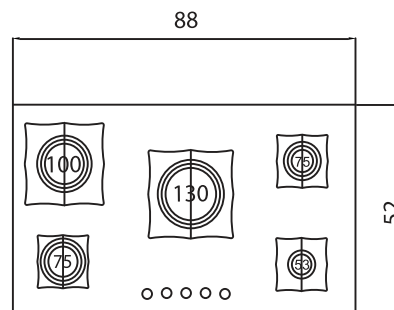

اجاق گاز رومیزی G ۶۴۳

نوع گاز: صفحه ای

جنس صفحه: شیشه ای سکوریت

نوع سر شعله: سری ۲

راندمان احتراق ۲۰٪ بالای حد استاندارد

محل قرارگیری پلوپز: وسط

شکل گارد: مربع

رنگ/طرح: مشکی

جنس ولوم: ولوم باکالیت/استیل

نوع فنک: الکتریکی سرعت بالا جهت روشن شدن سریع شعله

GLASS
CERAMIC

FULL
SAFETY

SAFETY
SHUT-OFF

CAST IRON
GRIDS