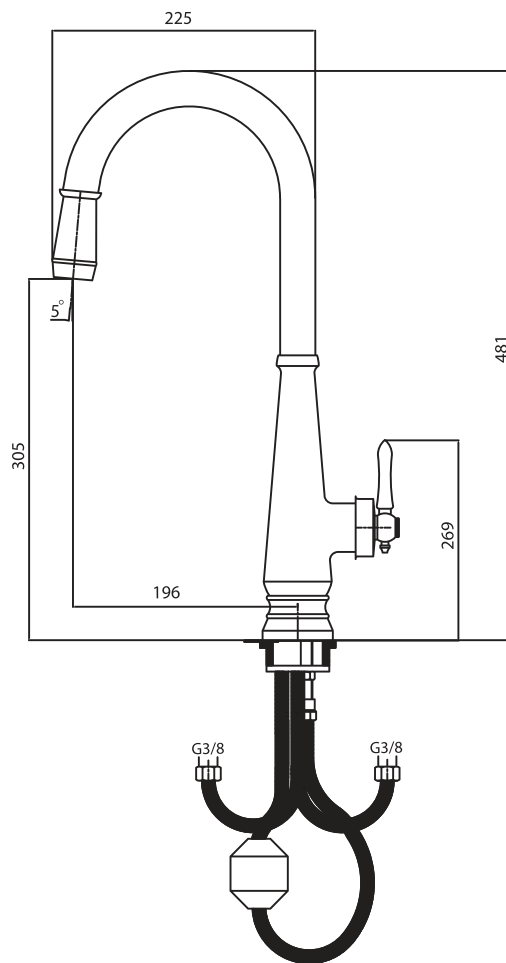

Chrome finish
PVD finish
Brushed PVD finish
Brushed chrome

CHROME GOLD BRUSHED CHROME BRUSHED GOLD

Pull-down
Code: 2058
● Brushed PVD finish

طلا مات

Pull-down
Code: 2059
● Brushed Chrome

کروم مات

AQUA

آکوا