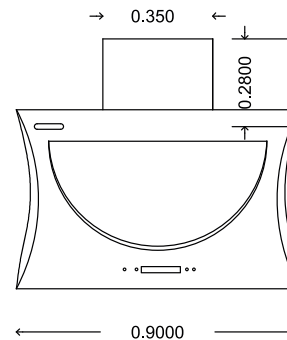

FULL TOUCH

REMOTE CONTROL

LED LIGHT

ENERGY MOTOR

Improves efficiency & reduces air noise

Allows ventilation to be vented to the top or back