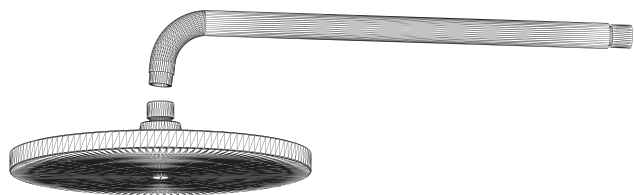

Code: 7973
Built in
Bath mixer
TYPE 1
PVD finish

دوش توکار تیپ ۱