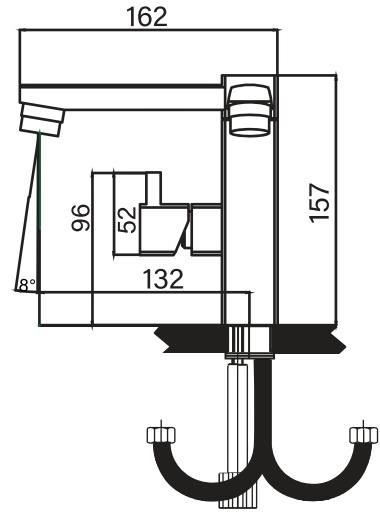

توالت

Shower mixer

Single lever basin mixer