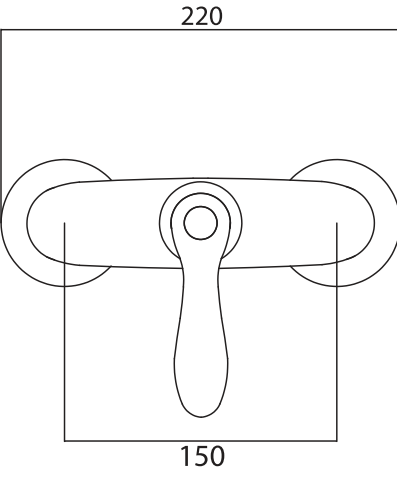

ظرفشویی

دوش حمام

Bath mixer

تواليت

Shower mixer

BOLD.
POLISHED.
STYLE.
SPINNER...

Single lever basin mixer
Code: 7851
● Brushed PVD finish

روشویی
طلامات