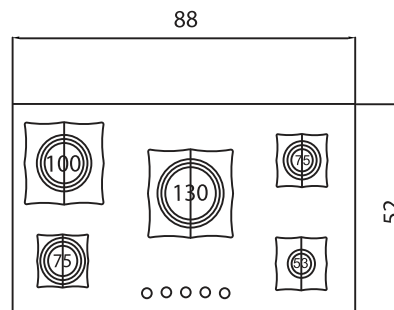

اجاق گاز رومیزی G ۶۴۲

نوع گاز: صفحه ای

جنس صفحه: شیشه ای سکوریت

نوع سر شعله: سری ۲

راندمان احتراق ۲۰٪ بالای حد استاندارد

محل قرارگیری پلویز: وسط

شکل گارد: مربع

رنگ/طرح: مشکی

جنس ولوم: ولوم باکالیت/استیل

نوع فندک: الکتریکی سرعت بالا جهت روشن شدن سریع شعله

GLASS
CERAMIC

FULL
SAFETY

SAFETY
SHUT-OFF

CAST IRON
GRIDS