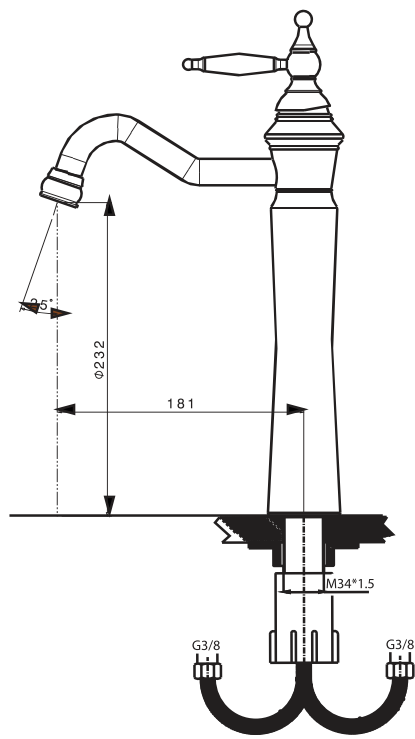

روشویی

Single lever basin mixer tall

روشویی بلند

Sink faucet

ظرفشویی

Single lever basin mixer
Code: 7651
● Brushed PVD finish

روشویی
طلامات

Sink faucet
Code: 7650
● Brushed PVD finish