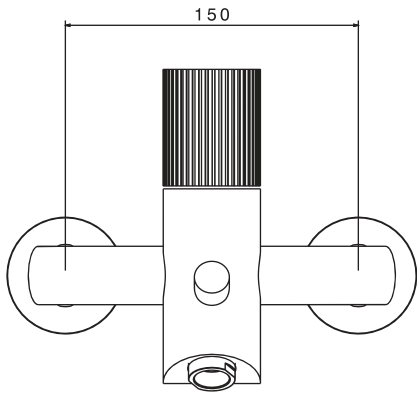

دوش حمام

Bath mixer