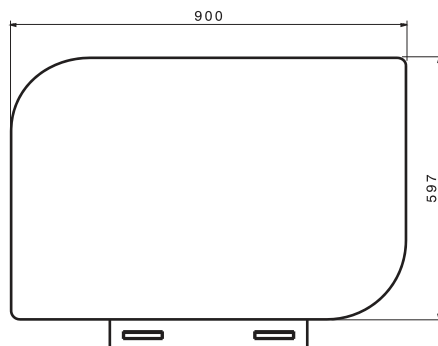

HERO

- 4Speed silent aspirator
- Thermoguard system
- SMD lighting system / LED logo lighting
- Strut Lift Door
- Heat,Smoke & Gas Detector
- Unique Packaging
- Touchless Control pannel
- Magnetic Fittings
- 850m/3h
- 1450rpm ventilation power
- 58-d Bsilent motor
- **Dimensions:** 90 x50 cm

هود روکار مدل هیرو-تاچ لس

نوع موتور: فلزی
چهار دور دارای ترموگارد
چراغ: SMD + چراغ LED لوگو
چک: دارای چک آرام بند
سنسور: دارای سنسور دما و بو
نوع کلید: مجهز به سنسور حرکتی مادون قرمز (بدون نیاز به لمس)
قدرت مکش: ۸۵۰ مترمکعب
دارای دو ورودی مکش از کف و روبرو
دور موتور: ۱۴۵۰ دور در دقیقه
میزان صدا: ۵۸ دسیبل
بسته بندی: دارای بسته بندی منحصر به فرد