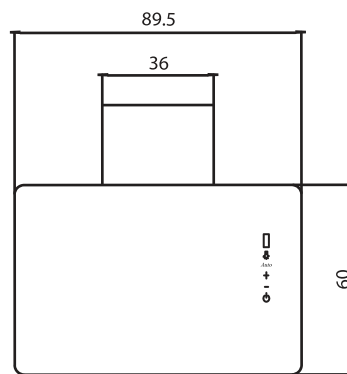

FULL TOUCH

REMOTE CONTROL

LIGHT

ENERGY MOTOR

Improves efficiency & reduces air noise

Allows ventilation to be vented to the top or back