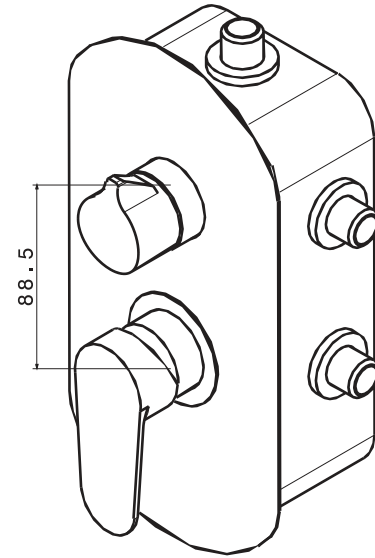

دوش توکار تیپ ۵

HOFER

هوفر

- Built in
- Chrome finish
- PVD finish
- Brushed PVD finish
- Brushed chrome

Box
Built in
باکس دوش

Box
Built in
باکس دوش

Code: 96065
Built in
Shower mixer
Brushed chrome finish

توالت توکار