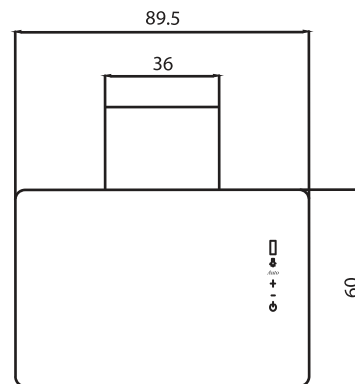

هود روکار مدل امرالد

نوع موتور: توربو فلزی دو سرشفت Super Silent
چهار دور دارای چربی گیر و ترموگارد
چراغ: SMD
چک: دارای چک آرام بند
سنسور: دارای سنسور دما و بو
نوع کلید: لمسی همراه با ریموت کنترل
قدرت مکش: ۸۵۰ مترمکعب
دور موتور: ۱۴۵۰ دور در دقیقه
میزان صدا: ۵۸ دسیبل
بسته بندی: دارای بسته بندی منحصر به فرد