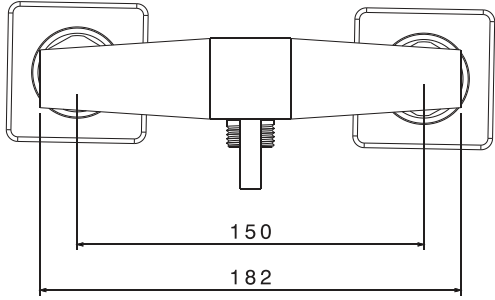

توالیت

Shower mixer

Single lever basin mixer

روشویی