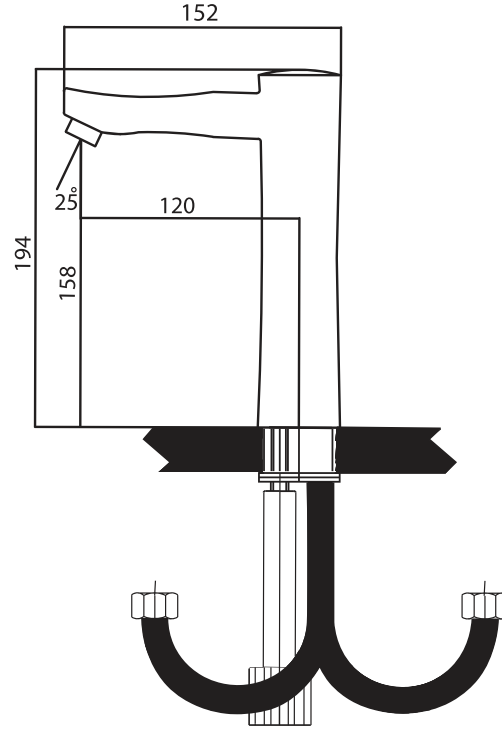

Automatic Faucets Basin
Code: 7875
● Chrome finish

روشویی الکترونیکی
کروم