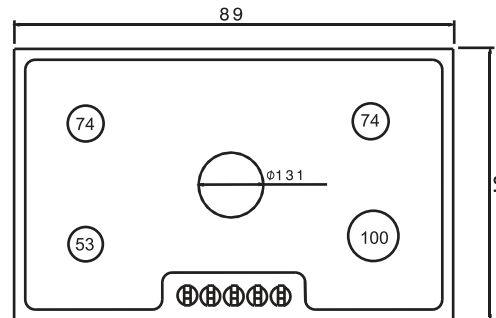

اجاق گاز رومیزی G 651

نوع گاز: صفحه ای کورین
جنس صفحه: استیل ضخامت یک میلیمتر
راندمان احتراق ۶۲٪ > بالای حد استاندارد
محل قرارگیری پلویز: وسط
جنس ولوم: ولوم باکالیت / استیل
نوع فن‌دک: الکتریکی سرعت بالا
جهت روشن شدن سریع شعله

**SAFETY
SHUT-OFF**

**CAST IRON
GRIDS**

**FULL
SAFETY**