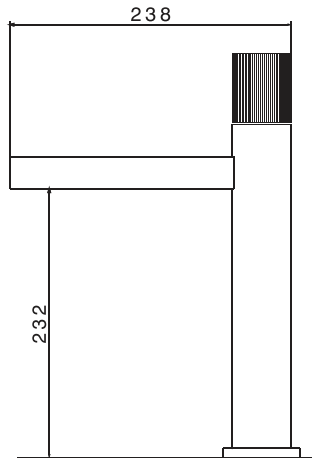

Shower mixer

روشویی بلند

Single lever basin mixer tall

Sink faucet

ظرفشویی

Single lever basin mixer
Code: 9803
● Chrome finish

روشویی
کروم

Sink faucet
Code: 9802
● Chrome finish