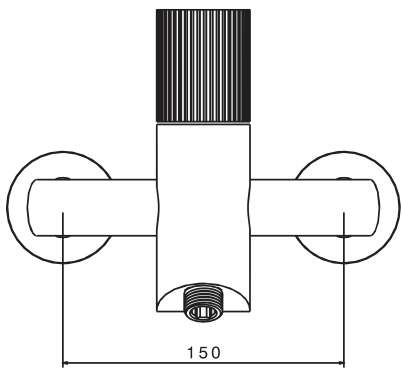

Shower mixer

روشویی بلند

Single lever basin mixer tall

Sink faucet

ظرفشویی

Single lever basin mixer
Code: 9803
● Chrome finish

روشویی
کروم

Sink faucet
Code: 9802
● Chrome finish