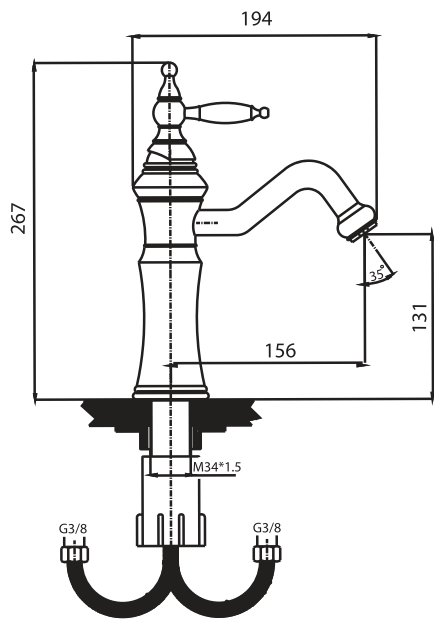

Single lever basin mixer

روشویی