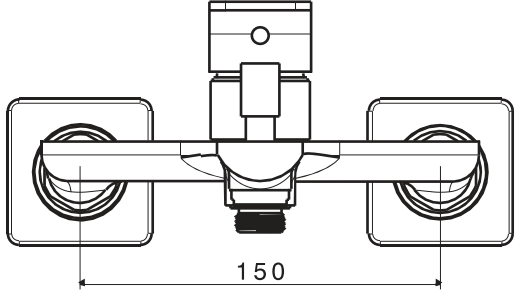

دوش حمام

Bath mixer