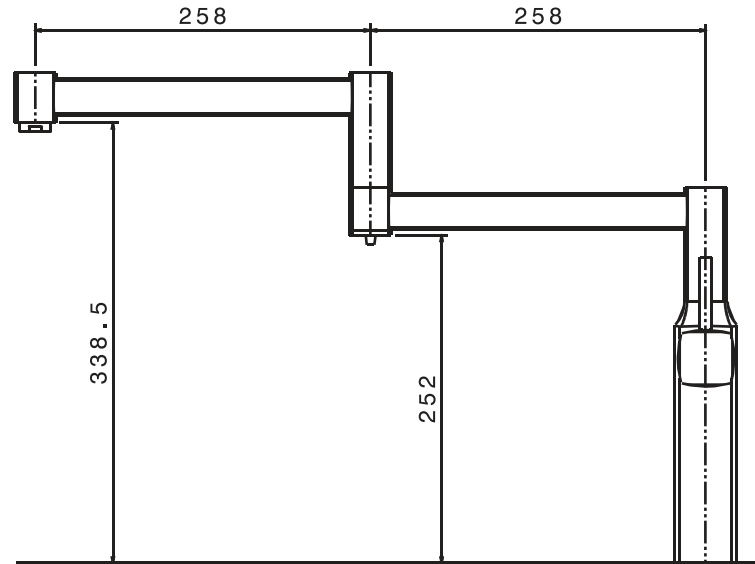

SPINNER

اسپینر

ظرفشویی مفصلی دو منظوره

Sink faucet Chrome finish - Code: 2702

Sink faucet Brushed Chrome - Code: 2746

Sink faucet Brushed Pvd finish - Code: 2750

CHROME

BRUSHED
CHROME

BRUSHED GOLD