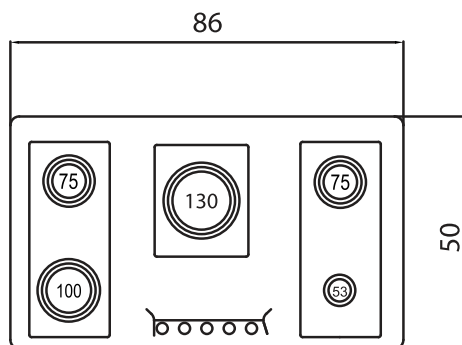

اجاق گاز رومیزی G ۶۳۱

نوع گاز: صفحه ای

جنس صفحه: استیل استینلس

نوع سر شعله: سری ۲

راندمان احتراق ۰.۲۰ بالای حد استاندارد

محل قرارگیری پلویز: وسط پلویز دوآل

شکل گارد: مستطیل

رنگ/طرح: استیل طلایی

جنس ولوم: ولوم باکالیت/استیل طلایی

نوع فنکدک: الکتریکی سرعت بالا جهت روشن شدن سریع شعله

FULL
SAFETY

SAFETY
SHUT-OFF

CAST IRON
GRIDS