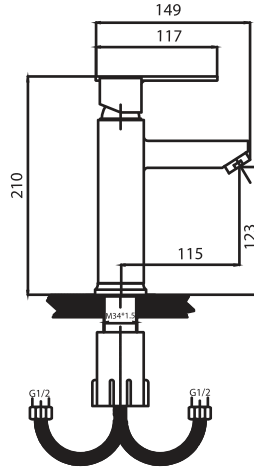

دوش حمام

Bath mixer

Single lever basin mixer