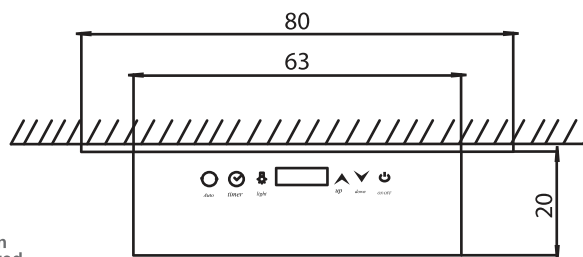

هود توکار مدل هیدن دور

نوع موتور: توربو Silent

چهار دور دارای ترموگارد

چراغ: SMD

نوع کلید: لمسی همراه با ریموت کنترل

بسته بندی: دارای بسته بندی منحصر به فرد

قدرت مکش: ۸۵۰ مترمکعب

دور موتور: ۱۴۵۰ دور در دقیقه

میزان صدا: ۵۸ دسیبل

FULL TOUCH

ENERGY MOTOR

REMOTE CONTROL

Improves efficiency & reduces air noise

LIGHT

Allows ventilation to be vented to the top or back