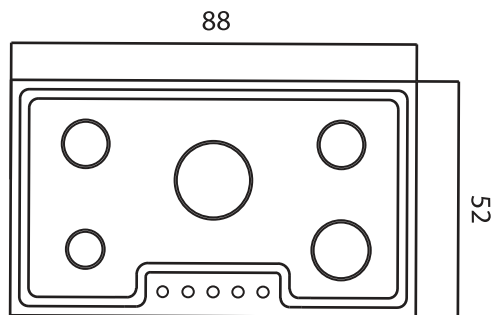

جنس ولوم: ولوم باکالیت/استیل

نوع فندک: الکتریکی سرعت بالا جهت روشن شدن سریع شعله

GLASS
CERAMIC

FULL
SAFETY

SAFETY
SHUT-OFF

CAST IRON
GRIDS

G633

- Anti-Stain & Anti-Scrath Safety Glass
 - with Insulation Layer
 - Gas Valves
 - Orkli Spanish Bobbin
 - 2nd Series
 - Burner with 20% more
 - Built Electric Speed High
 - Efficiency Igniter in
- Dimensions: 52 x 88 cm
- Cutting dimensions: 48 x 84 cm