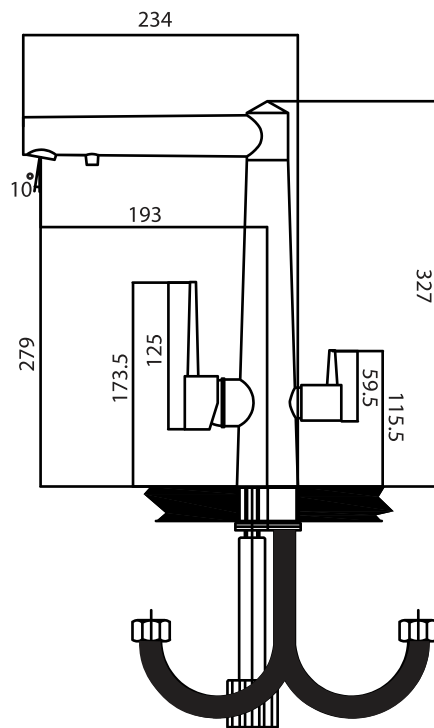

- 2in1-Pull-down
Code: 7210
● Chrome finish

طلابراق

- 2in1-Pull-down
Code: 7277
● PVD finish

SHUTTLE

شاتل

ظرفشویی دو منظوره

Chrome finish
Brushed PVD finish
Brushed chrome

CHROME BRUSHED CHROME BRUSHED GOLD