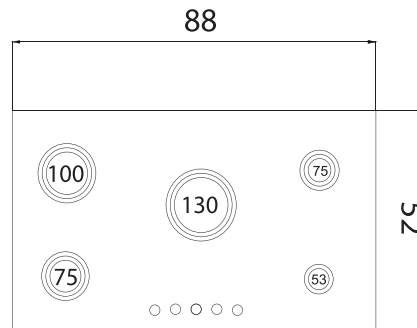

جنس ولوم: ولوم باکالیت/استیل

نوع فن‌دک: الکتریکی سرعت بالا جهت روشن شدن سریع شعله

GLASS
CERAMIC

FULL
SAFETY

SAFETY
SHUT-OFF

CAST IRON
GRIDS

G638

- Anti-Stain & Anti-Scrath Safety Glass with Insulation Layer
 - Gas Valves
 - Orkli Spanish Bobbin
 - 2nd Series
 - Burner with 20% more
 - Built Electric Speed High
 - Efficiency Igniter in
- Dimensions: 52 x 88 cm
■ Cutting dimensions: 48 x 84 cm