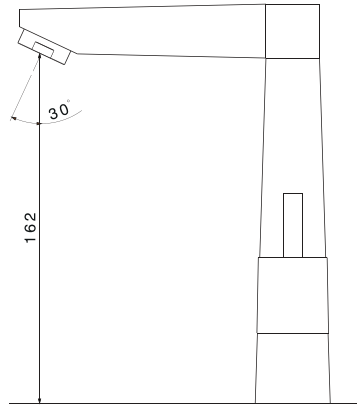

توالیت

Shower mixer

Single lever basin mixer

روشویی