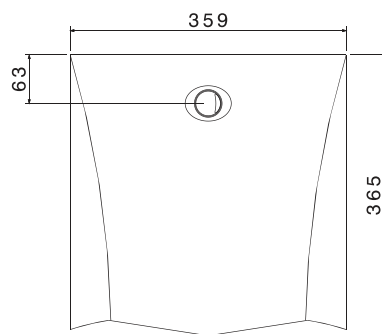

FLUSHTANK

202

MINI FLUSHTANK

فلاشتانک مینی دو زمانه

CODE: FT0202