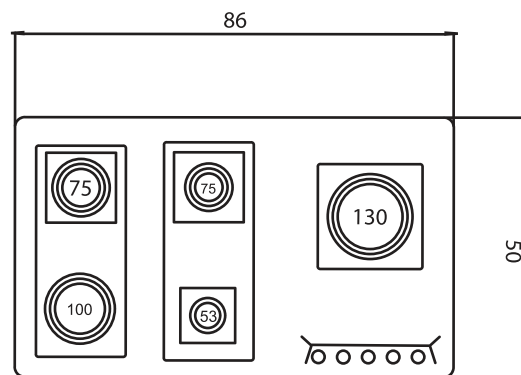

اجاق گاز رومیزی G 619

نوع گاز: صفحه ای

جنس صفحه: استیل استینلس

نوع سر شعله: سری ۲

راندمان احتراق ۲۰٪ بالای حد استاندارد

محل قرارگیری پلویز: کنار

شکل گارد: مستطیل

رنگ/طرح: استیل نقره ای

جنس ولوم: ولوم باکالیت/استیل

نوع فنک: الکتریکی سرعت بالا جهت روشن شدن سریع شعله

FULL SAFETY

SAFETY SHUT-OFF

CAST IRON GRIDS