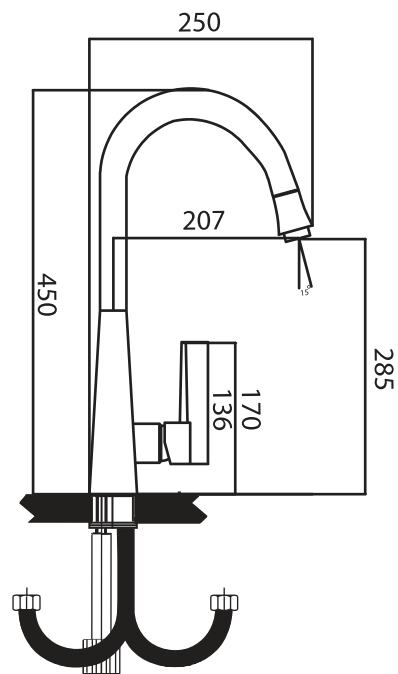

CLARION

كلاريون

ظرفشویی شوری