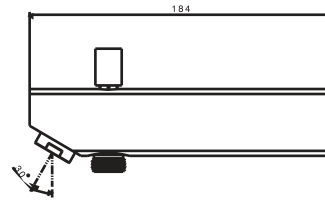

Code: 9176
Built in
Bath mixer
TYPE 6
Chrome finish

دوش توکار تیپ ۶