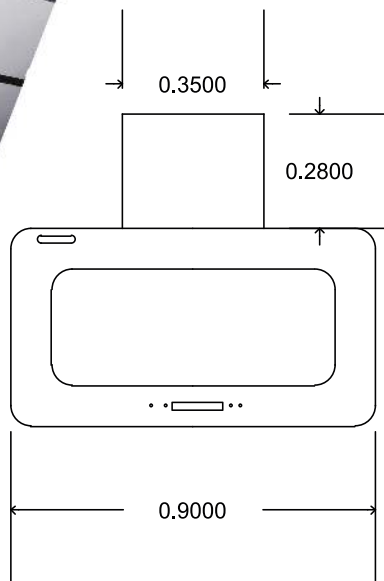

هود روکار مدل پارالل استیل

نوع موتور: توربو فلزی دو سرشفت Super Silent
چهار دور دارای چربی گیر و ترموگارد
چراغ: SMD + چراغ LED لوگو
چک: دارای چک آرام بند
سنسور: دارای سنسور دما و بو
نوع کلید: لمسی همراه با ریموت کنترل
قدرت مکش: ۸۵۰ مترمکعب
دور موتور: ۱۴۵۰ دور در دقیقه
میزان صدا: ۵۸ دسیبل
بسته بندی: دارای بسته بندی منحصر به فرد