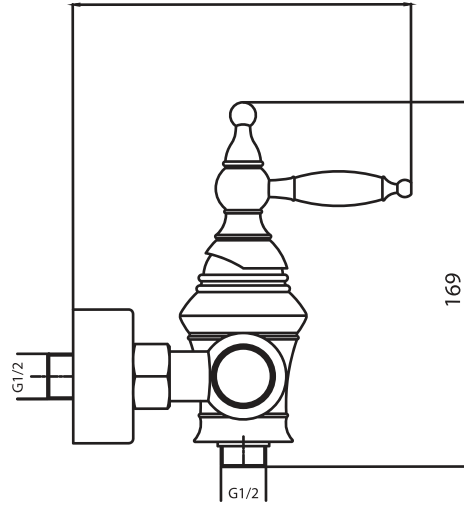

روشویی

Single lever basin mixer tall

روشویی بلند

Sink faucet

ظرفشویی

Single lever basin mixer
Code: 7651
● Brushed PVD finish

روشویی
طلامات

Sink faucet
Code: 7650
● Brushed PVD finish