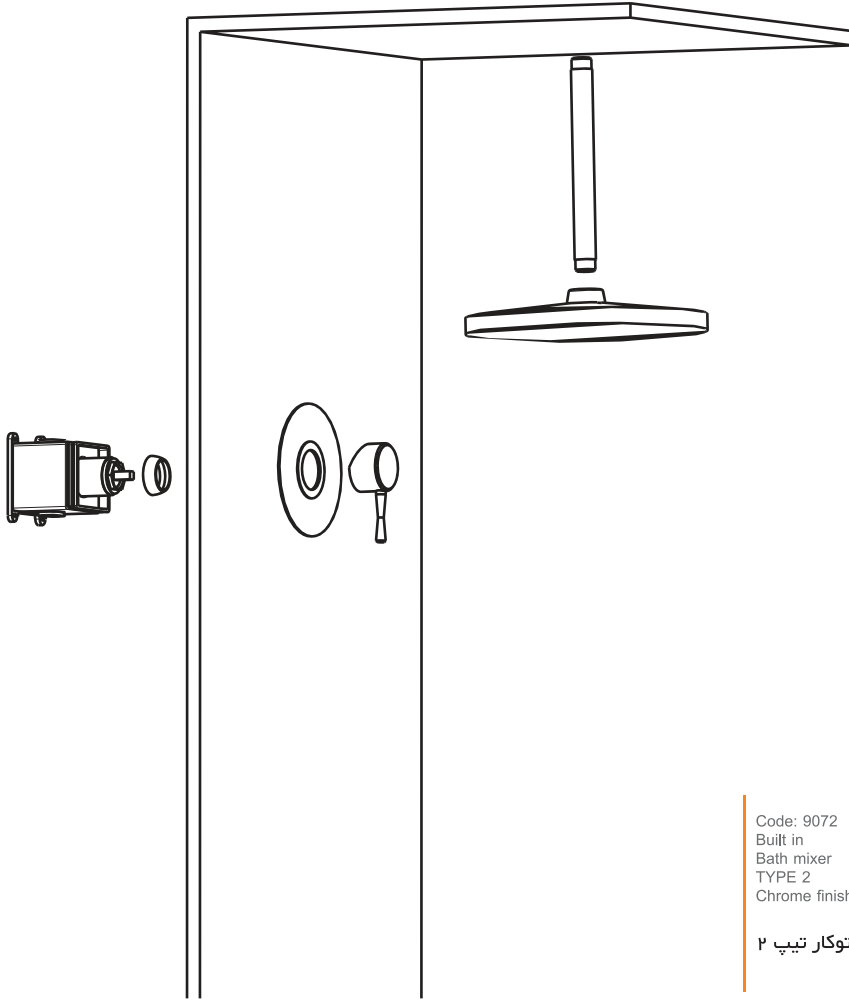

Code: 9072
Built in
Bath mixer
TYPE 2
Chrome finish

دوش توکار تیپ ۲