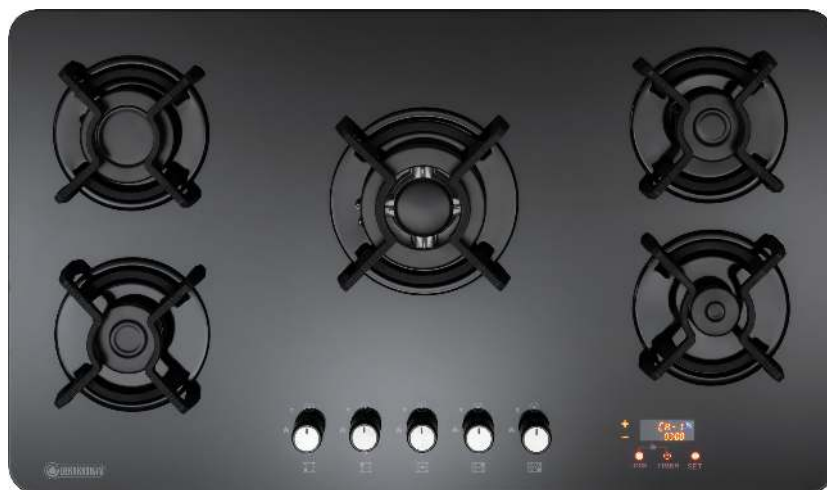

**SAFETY
SHUT-OFF**

**CAST IRON
GRIDS**

**FULL
SAFETY**

G648

- Anti-Stain & Anti-Scrath Safety Glass
 - with Insulation Layer
 - Gas Valves
 - Orkli Spanish Bobbin
 - 2nd Series
 - Burner with 20% more
 - Built Electric Speed High
 - Efficiency Igniter in
 - Slider control
 - Heat sensor
 - Timer
 - Child lock
 - Full touch
-
- Dimensions: 52 x88 cm
 - Cutting dimensions: 48 x84 cm