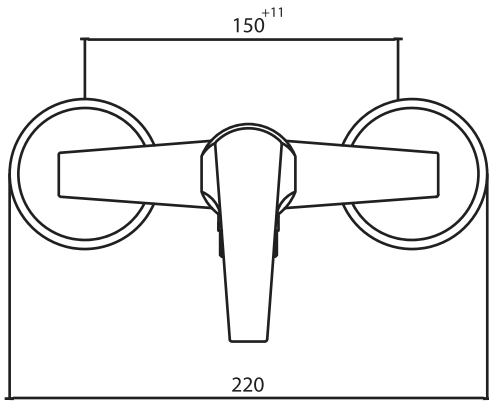

نوبت

Shower mixer