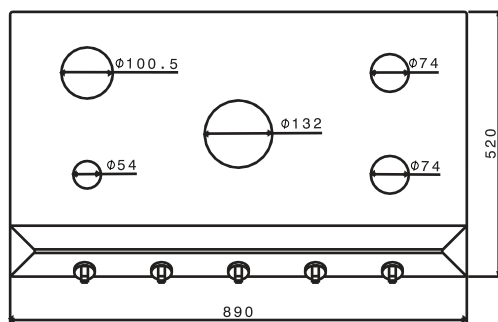

SAFETY
SHUT-OFF

CAST IRON
GRIDS

GLASS
CERAMIC

FULL
SAFETY

G653

- Stainless steel gas hobs with Insulation Layer
- Orkli Spanish Bobbin
- 2nd Series
- Burner with 62% more Efficiency
- Igniter in Electric Speed High
- Dimensions: 51 x 89 cm
- Cutting dimensions: 49.5 x 86.5 cm