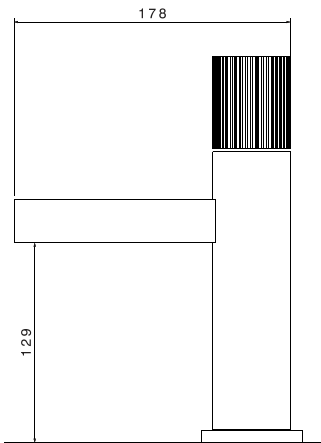

روشویی

Single lever basin mixer