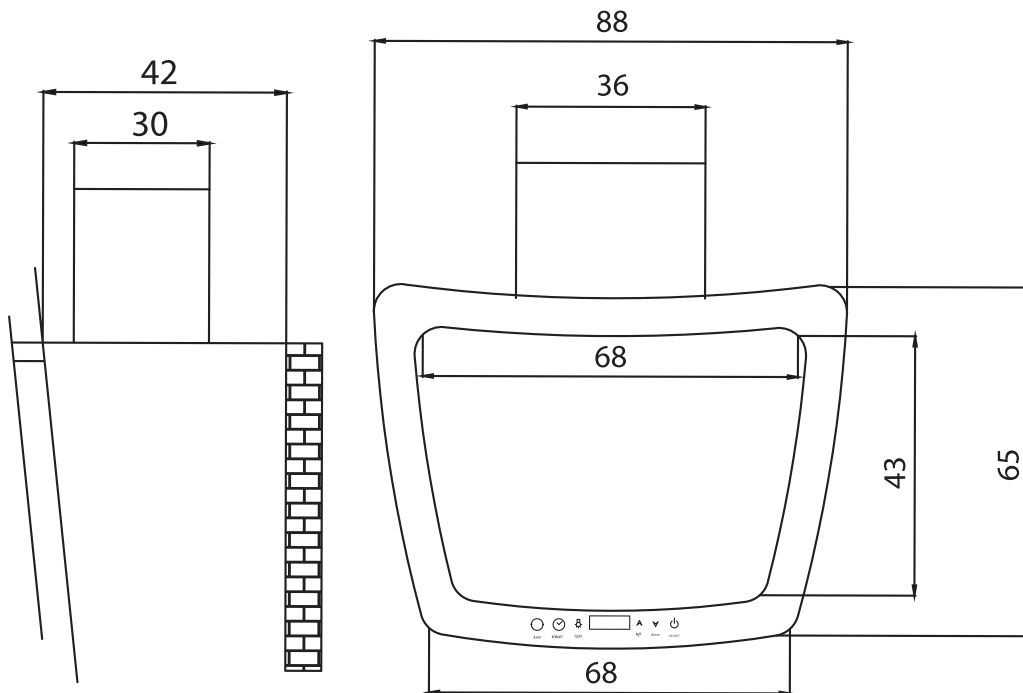

Allows
ventilation
to be vented
to the top or back

NOTE
WHITE

NOTE
BLACK

CLOWN GOLD

- 4Speed super silent metal aspirator
- Thermoguard system
- SMD lighting system / LED logo lighting
- Strut Lift Door
- Heat,Smoke & Gas Detector
- Unique Packaging
- Touch Control pannel(Wireless Remote Control)
- 850m/3h
- Magnetic fittings
- 1450rpm ventilation power
- 58-d Bsilent motor
- Dimensions: 90 x60 cm