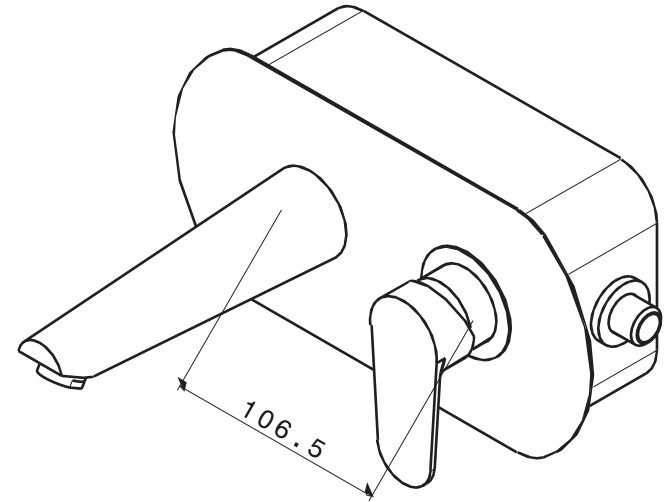

Box
Built in
Shower mixer
باکس توالت