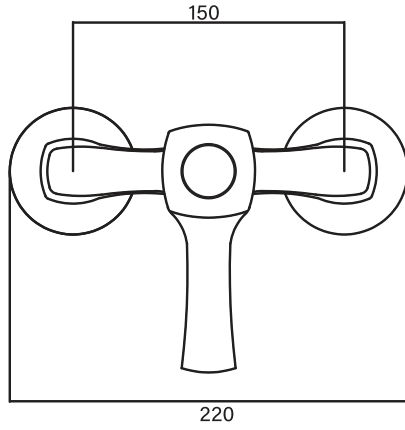

توالت

Shower mixer