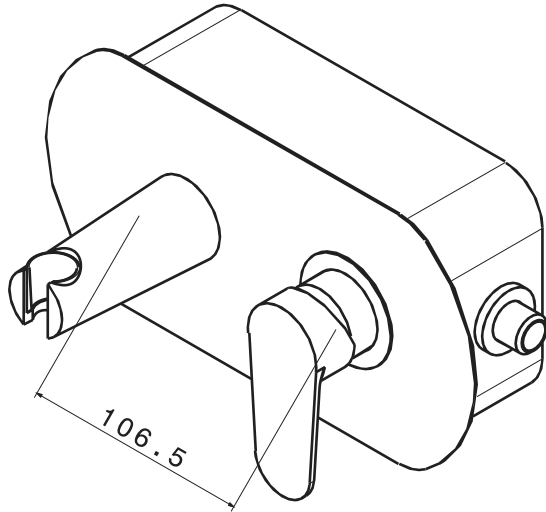

Box
Built in
Shower mixer
باکس توالت