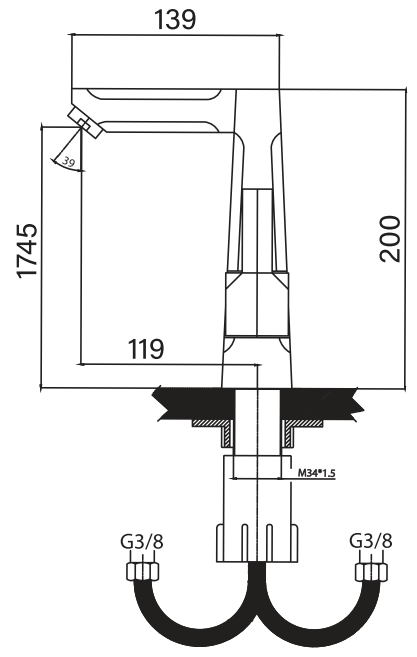

توالی
Shower mixer