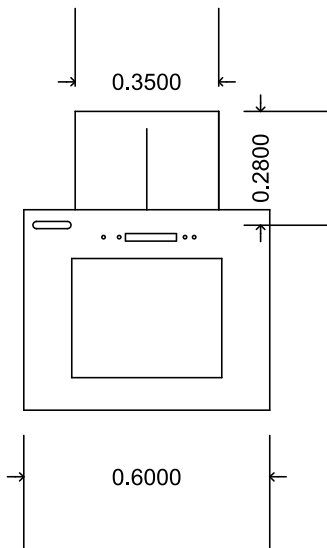

هود روکار مدل آپریل ۶۰

نوع موتور: توربو Silent

چهاردور دارای ترموگارد

SMD چراغ:

جک: دارای جک آرام بند

سنسور: دارای سنسور دما و بو

نوع کلید: لمسی همراه با ریموت کنترل

قدرت مکش: ۸۵۰ مترمکعب

دورموتور: ۱۴۵۰ دور در دقیقه

میزان صدا: ۵۸ دسیبل

بسته بندی: دارای بسته بندی منحصر به فرد