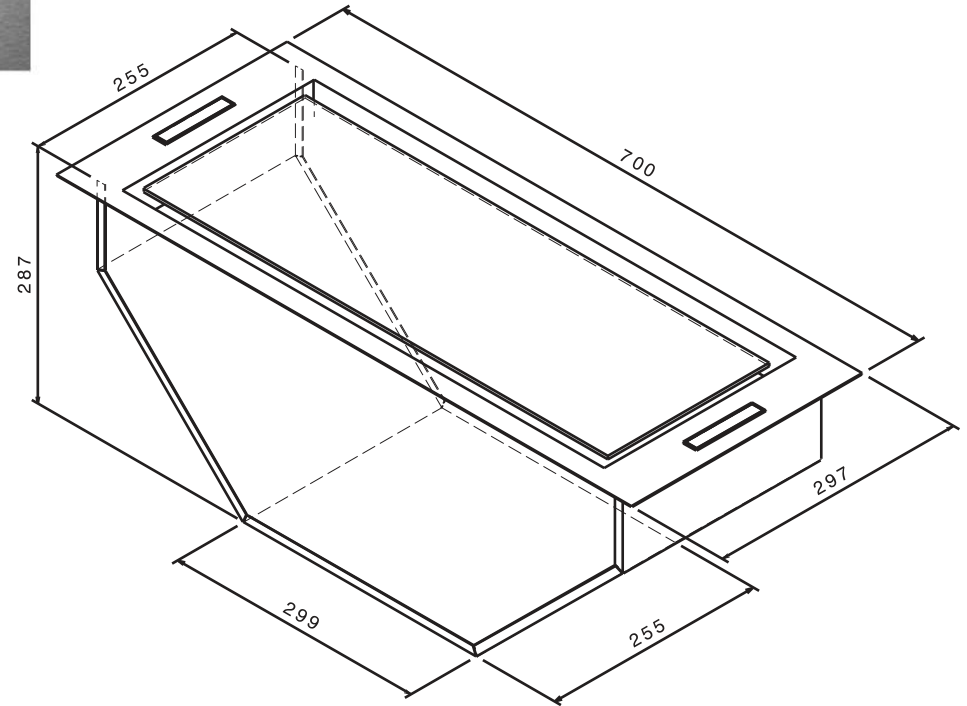

هیدن سفید

HIDDEN WHITE
Kitchen Hood

■ Dimensions: 30 x70 cm

■ Cutting dimensions: 26.5 x68.5 cm

- 4Speed super silent metal aspirator
- Thermoguard system
- SMD lighting system
- Heat,Smoke & Gas Detector
- Unique Packaging
- Magnetic Fittings
- Touchl Control pannel
- (Wireless Remote Control)
- 850m/3h
- 1450rpm ventilation power
- 58-d Bsilent motor