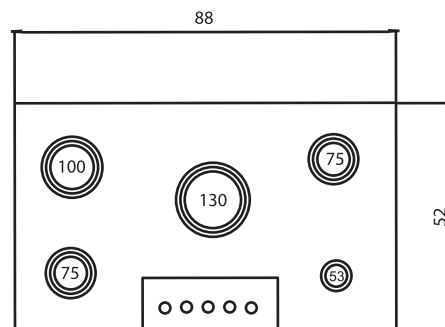

اجاق گاز رومیزی G ۶۴۰

نوع گاز: صفحه ای

جنس صفحه: شیشه ای سکوریت

نوع سر شعله: سری ۲

راندمان احتراق ۲۰٪ بالای حد استاندارد

محل قرارگیری پلویز: وسط

شکل گارد: دایره

رنگ/طرح: مشکی با استیل نقره ای

جنس ولوم: ولوم باکالیت/استیل

نوع فندک: الکتریکی سرعت بالا جهت روشن شدن سریع شعله

GLASS
CERAMIC

FULL
SAFETY

SAFETY
SHUT-OFF

CAST IRON
GRIDS