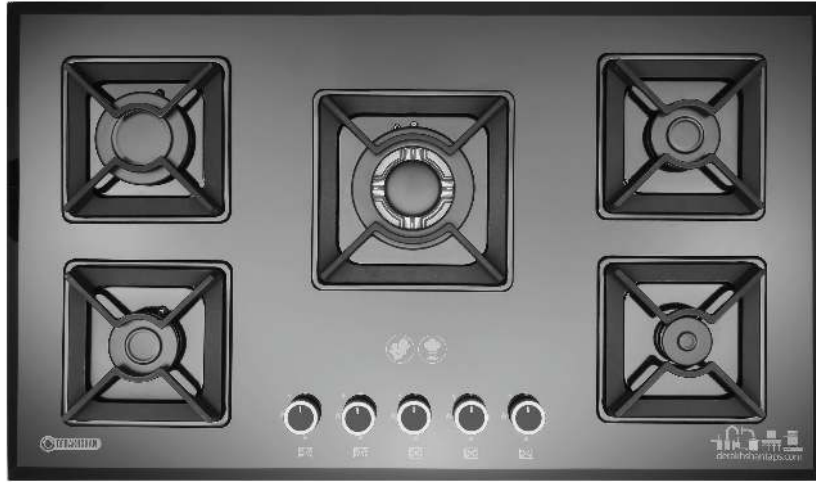

جنس ولوم: ولوم باکالیت/طلایی

نوع فندک: الکتریکی سرعت بالا جهت روشن شدن سریع شعله

GLASS
CERAMIC

FULL
SAFETY

SAFETY
SHUT-OFF

CAST IRON
GRIDS

G622

- Anti-Stain & Anti-Scrath Safety Glass
- with Insulation Layer
- Gas Valves
- Orkli Spanish Bobbin
- 2nd Series
- Burner with 20% more
- Built Electric Speed High
- Efficiency Igniter in
- Dimensions: 52 x 88 cm
- Cutting dimensions: 48 x 84 cm