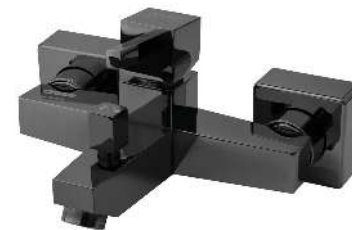

Bath mixer
Code: 9488
● PVD Smoky

دوش حمام
دودی