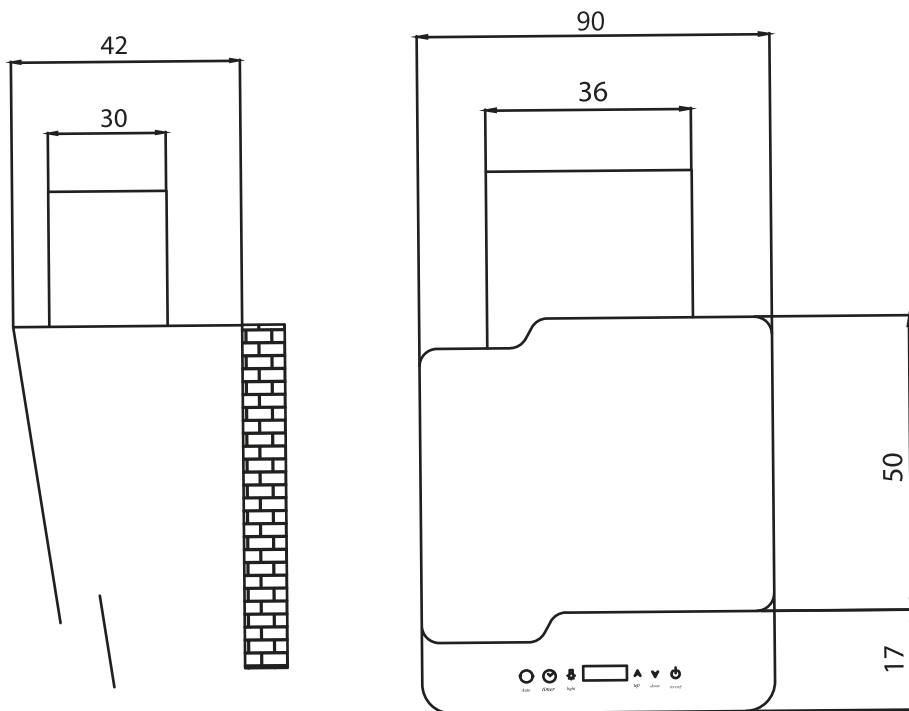

Allows ventilation to be vented to the top or back

NOTE WHITE

- 4Speed super silent metal aspirator
- Thermoguard system
- SMD lighting system
- Strut Lift Door
- Heat,Smoke & Gas Detector
- Unique Packaging
- Touch Control pannel(Wireless Remote Control)
- 850m/3h
- Magnetic fittings
- 1450rpm ventilation power
- 58-d Bsilent motor
- Dimensions: 90 x60 cm