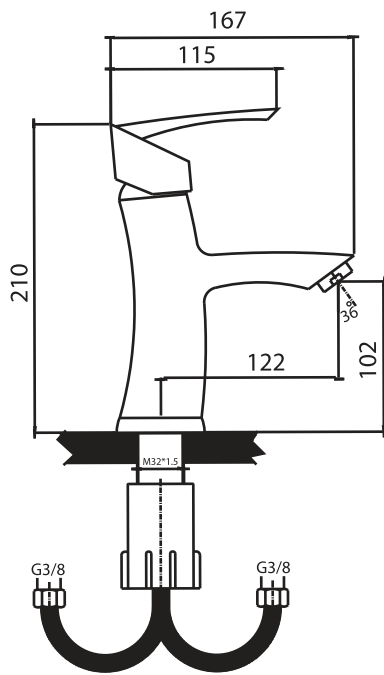

Single lever basin mixer

روشویی