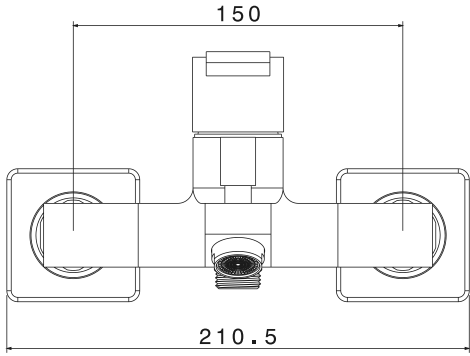

دوش حمام

Bath mixer

Single lever basin mixer