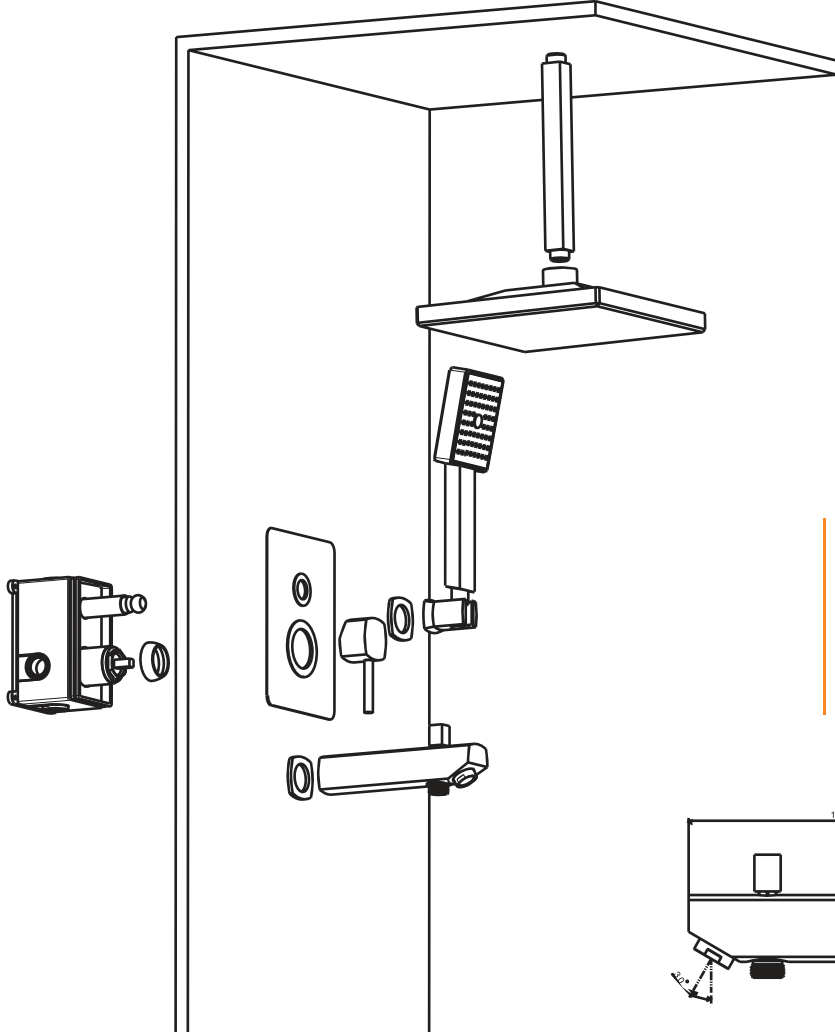

Code: 9176
Built in
Bath mixer
TYPE 6
Chrome finish

دوش توکار تیپ ۶