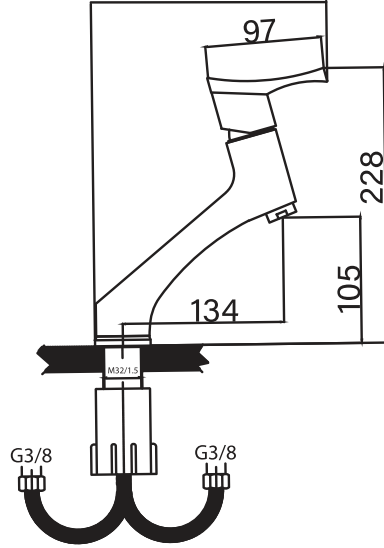

Bath mixer

توالیت

Shower mixer

Single lever basin mixer

روشویی

Sink faucet

ظرفشویی

Single lever basin mixer
Code: 3403
● PVD finish