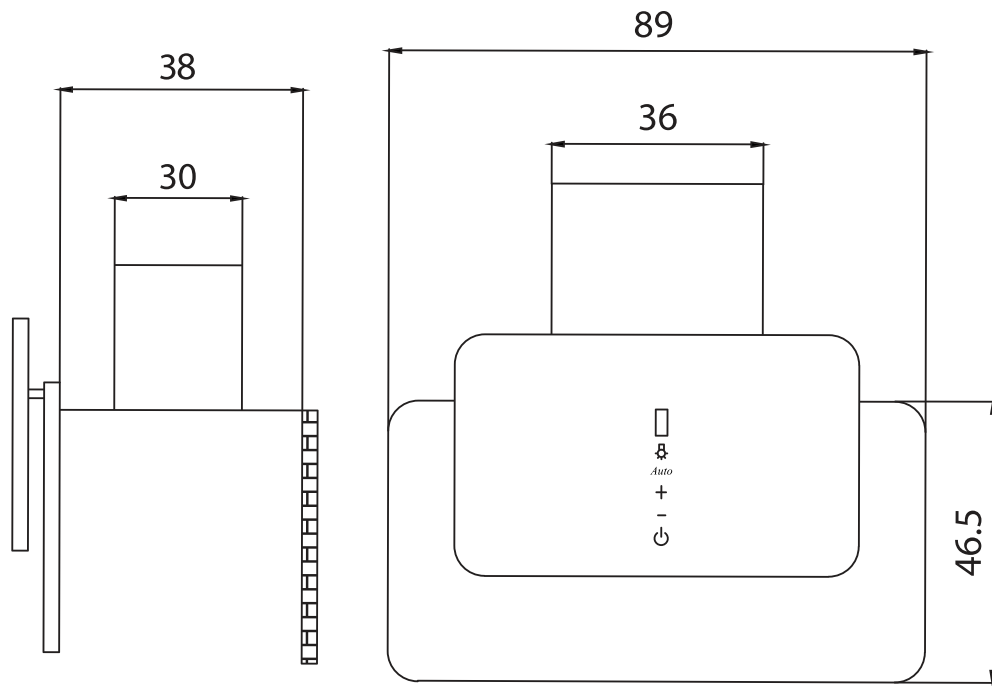

- 4Speed silent aspirator
 - Thermoguard system
 - SMD lighting system / LED logo lighting
 - Heat, Smoke & Gas Detector
 - Unique Packaging
 - Touch Control pannel(Wireless Remote Control)
 - 850m/3h
 - 1450rpm ventilation power
 - 58-d Bsilent motor
- Dimensions: 90 x50 cm