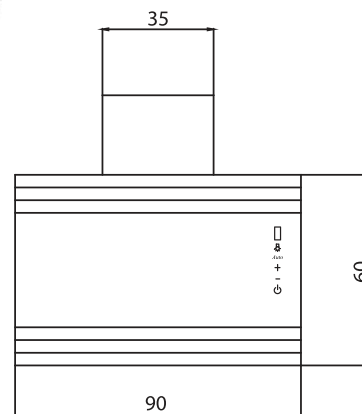

هود روکار مدل آرچ

نوع موتور: توربو فلزی دو سرشفت Super Silent

چهاردور دارای چربی گیر و ترموگارد

چراغ: SMD

چک: دارای چک آرام بند

سنسور: دارای سنسور دما و بو

نما: نمای شیشه خم آئینه ای

نوع کلید: لمسی همراه با ریموت کنترل

قدرت مکش: ۸۵۰ مترمکعب

دارای دو ورودی مکش از کف و روبرو

دور موتور: ۱۴۵۰ دور در دقیقه

میزان صدا: ۵۸ دسیبل

بسته بندی: دارای بسته بندی منحصر به فرد