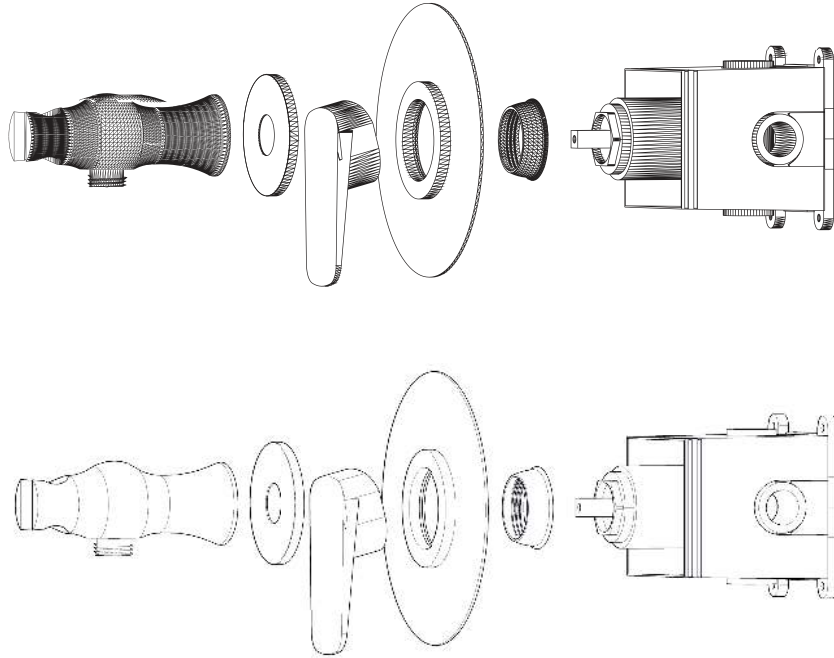

دوش توکار تیپ ۲

Code: 7966
Built in
Single lever basin mixer
PVD finish

روشویی توکار

Code: 7965
Built in
Shower mixer
PVD finish

توالٹ توکار

HANS

هانس

- Built in
- Chrome finish
- PVD finish
- Brushed PVD finish
- Brushed chrome
- Electrostatic coloring finish Black/Chrome