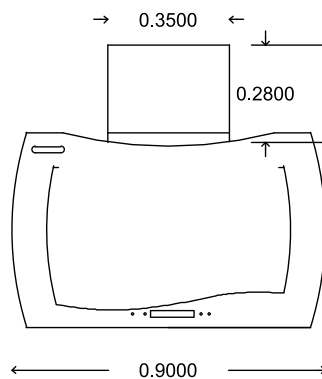

هود روکار مدل فریز سفید

نوع موتور: توربو فلزی دو سرشفت Super Silent
چهار دور دارای چربی گیر و ترموگارد
چراغ: SMD + چراغ LED لوگو
چک: دارای چک آرام بند
سنسور: دارای سنسور دما و بو
نوع کلید: لمسی همراه با ریموت کنترل
قدرت مکش: ۸۵۰ مترمکعب
دور موتور: ۱۴۵۰ دور در دقیقه
میزان صدا: ۵۸ دسیبیل
بسته بندی: دارای بسته بندی منحصر به فرد