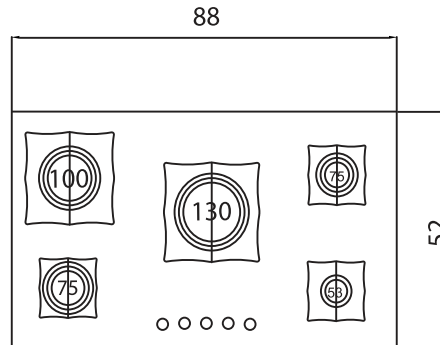

اجاق گاز رومیزی G 637

نوع گاز: صفحه ای

جنس صفحه: شیشه ای سکوریت

نوع سر شعله: سری ۲

راندمان احتراق ۰.۲٪ بالای حد استاندارد

محل قرارگیری پلوپز: وسط

شکل گارد: مربع

رنگ/طرح: مشکی یا حاشیه سفید

جنس ولوم: ولوم باکالیت/استیل

نوع فندک: الکتریکی سرعت بالا جهت روشن شدن سریع شعله

GLASS
CERAMIC

FULL
SAFETY

SAFETY
SHUT-OFF

CAST IRON
GRIDS