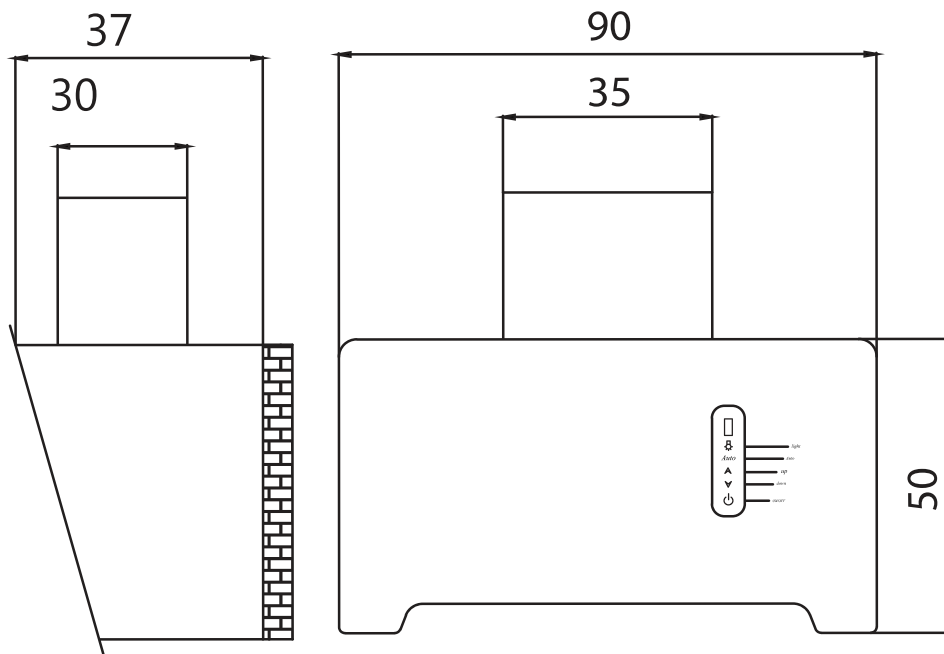

TOUCHLESS

REMOTE CONTROL

LED LIGHT

LED LIGHT

ENERGY MOTOR

Improves efficiency & reduces air noise

Allows ventilation to be vented to the top or back

- 4Speed silent aspirator
- Thermoguard system
- SMD lighting system / LED logo lighting
- Strut Lift Door
- Heat,Smoke & Gas Detector
- Unique Packaging
- Touch Control pannel(Wireless Remote Control)
- Magnetic Fittings
- 850m/3h
- 1450rpm ventilation power
- 58-d Bsilent motor
- Dimensions: 90 x50 cm