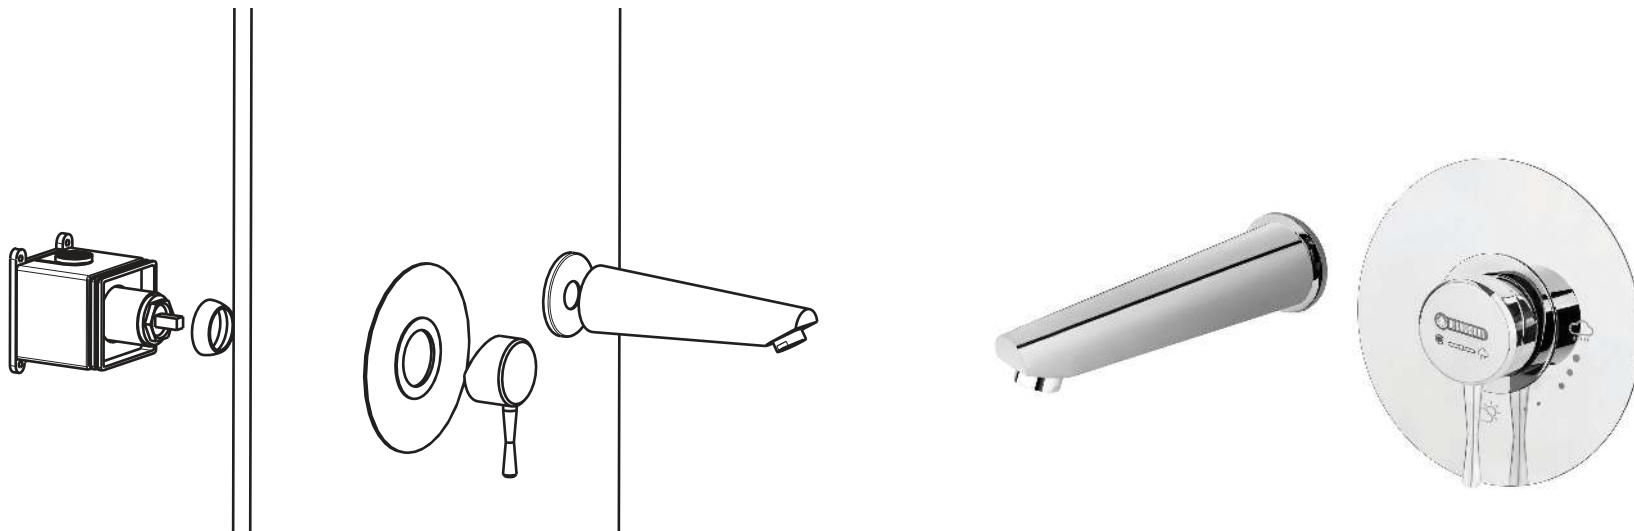

Code: 9066
Built in
Single lever basin mixer
Chrome finish

روشویی توکار