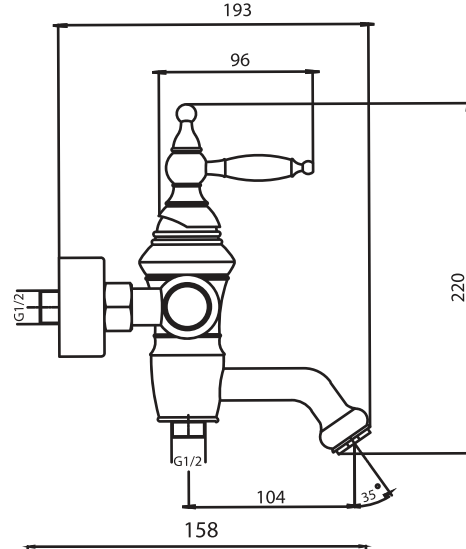

روشویی

Single lever basin mixer tall

روشویی بلند

Sink faucet

ظرفشویی

Single lever basin mixer
Code: 7651
● Brushed PVD finish

روشویی
طلامات

Sink faucet
Code: 7650
● Brushed PVD finish