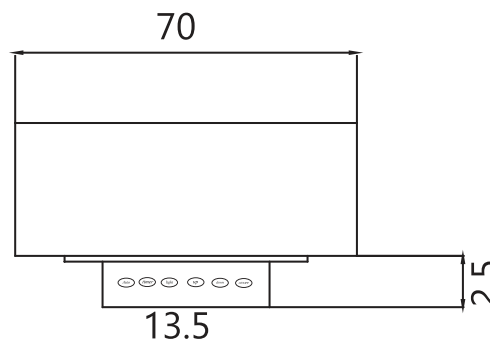

هود توکار مدل هیدن

نوع موتور: توربو Silent

چهار دور دارای ترموگارد

چراغ: SMD

نوع کلید: مکانیکی

بسته بندی: دارای بسته بندی منحصر به فرد

قدرت مکش: ۸۵۰ مترمکعب

دور موتور: ۱۴۵۰ دور در دقیقه

میزان صدا: ۵۸ دسیبل

LIGHT

ENERGY
MOTOR

Allows
ventilation
to be vented
to the top or back

Improves
efficiency
& reduces
air noise