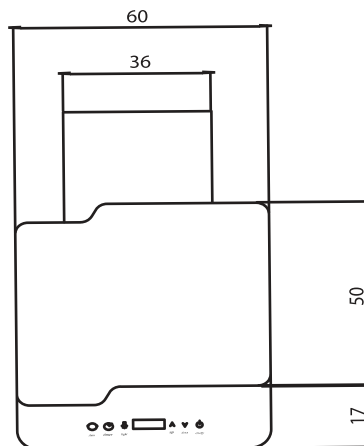

ENERGY MOTOR

Improves efficiency & reduces air noise

Allows ventilation to be vented to the top or back

NOTE60

- 4Speed silent aspirator
- Thermoguard system
- SMD lighting system
- Strut Lift Door
- Heat,Smoke & Gas Detector
- Unique Packaging
- Touch Control pannel(Wireless Remote Control)
- Magnetic Fittings
- 850m/3h
- 1450rpm ventilation power
- 58-d Bsilent motor
- Dimensions: 60 x60 cm