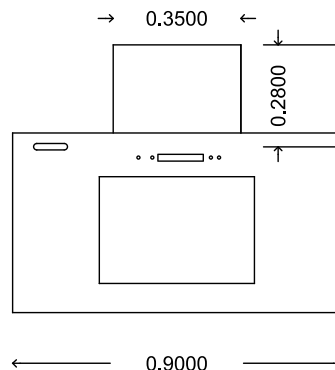

هود روکار مدل گلگسی مشکی

نوع موتور: توربو Silent

چهاردور دارای ترموگارد

چراغ: SMD + چراغ LED لوگو

جک: دارای جک آرام بند

سنسور: دارای سنسور دما و بو

نوع کلید: لمسی همراه با ریموت کنترل

قدرت مکش: ۸۵۰ مترمکعب

دورموتور: ۱۴۵۰ دور در دقیقه

میزان صدا: ۵۸ دسیبل

بسته بندی: دارای بسته بندی منحصر به فرد