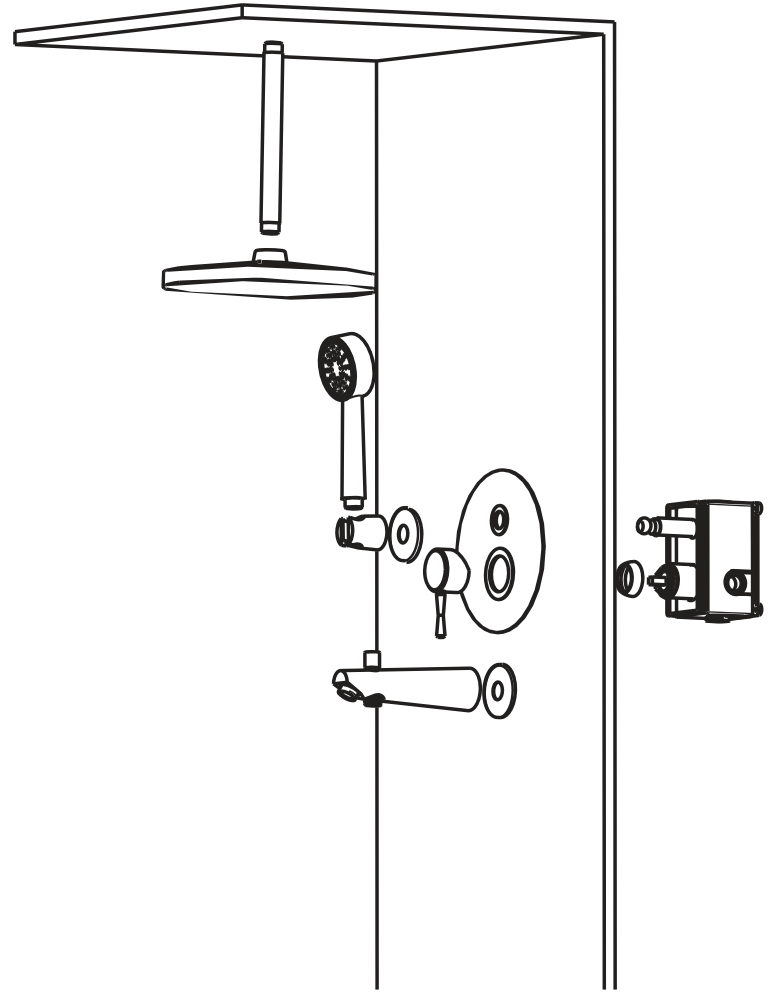

HIGH QUALITY

CHROME

GOLD

BRUSHED CHROME

BRUSHED GOLD

Code: 9069
Built in
Bath mixer
TYPE 5
Chrome finish

دوش توکار تیپ ۵

FLOWER