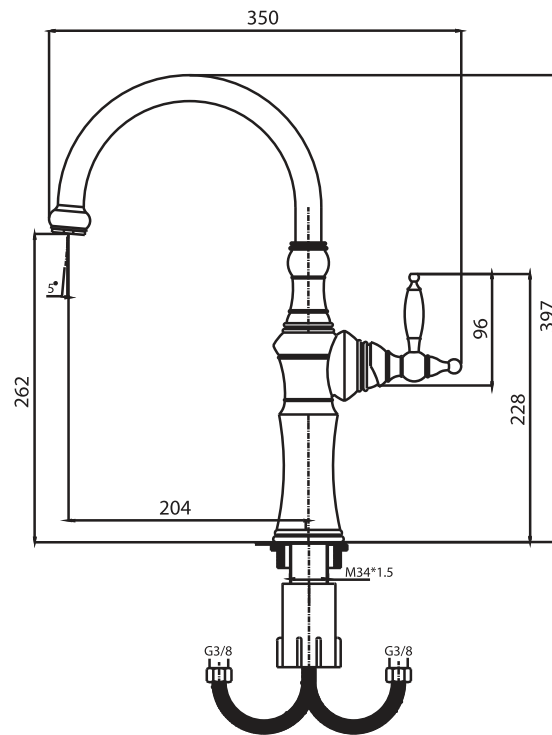

روشویی

Single lever basin mixer tall

روشویی بلند

Sink faucet

ظرفشویی

Single lever basin mixer
Code: 7651
● Brushed PVD finish

روشویی
طلامات

Sink faucet
Code: 7650
● Brushed PVD finish