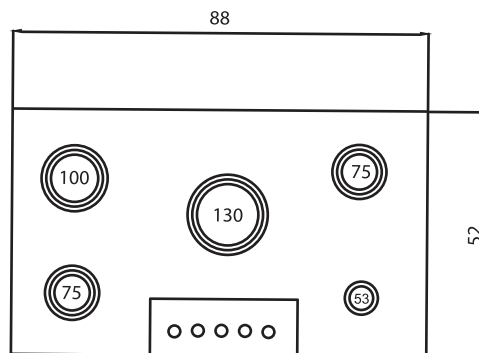

اجاق گاز رومیزی ۶۳۳ G

نوع گاز: صفحه ای

جنس صفحه: شیشه ای سکوریت

نوع سر شعله: سری ۳

راندمان احتراق ۲۰٪ بالای حد استاندارد

محل قرارگیری پلویز: وسط

شکل گارد: دایره

رنگ/طرح: منشکی با حاشیه سفید

جنس ولوم: ولوم باکالیت/استیل

نوع فنک: الکتریکی سرعت بالا جهت روشن شدن سریع شعله

GLASS
CERAMIC

FULL
SAFETY

SAFETY
SHUT-OFF

CAST IRON
GRIDS