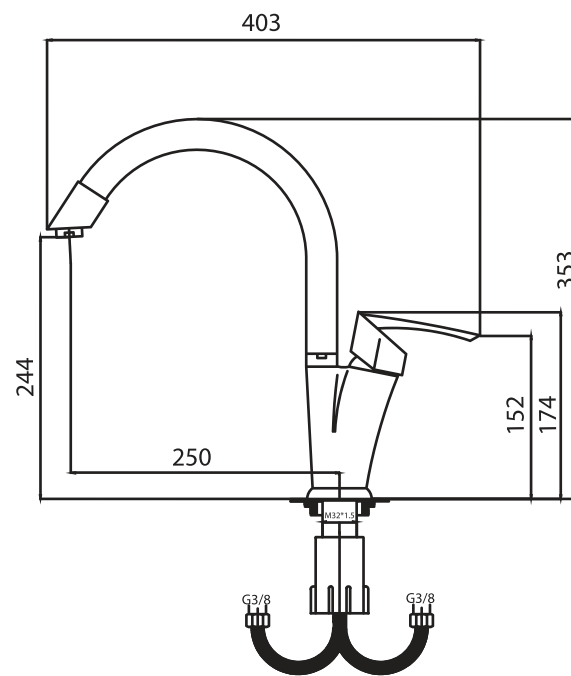

Sink faucet

طرفشویی