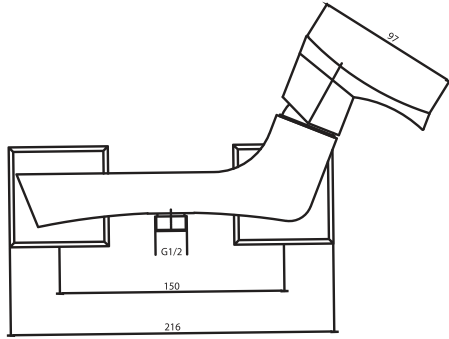

Bath mixer

توالیت

Shower mixer

Single lever basin mixer

روشویی

Sink faucet

ظرفشویی

Single lever basin mixer
Code: 3403
● PVD finish