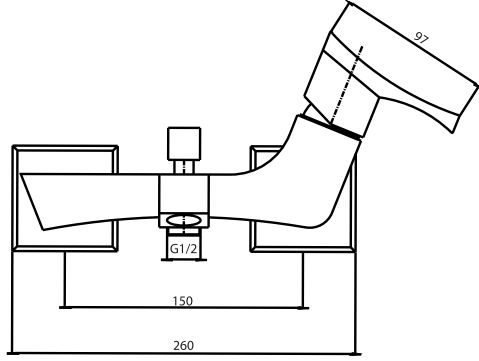

Bath mixer

توالیت

Shower mixer

Single lever basin mixer

روشویی

Sink faucet

ظرفشویی

Single lever basin mixer
Code: 3403
● PVD finish