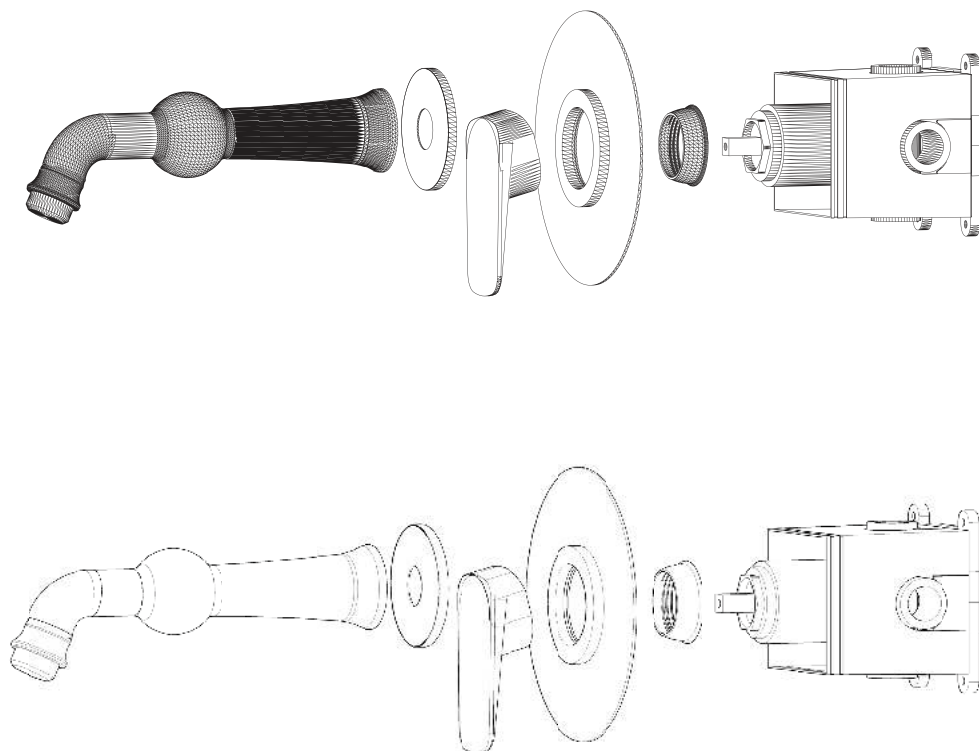

دوش توکار تیپ ۲

Code: 7966
Built in
Single lever basin mixer
PVD finish

روشویی توکار

Code: 7965
Built in
Shower mixer
PVD finish

توالٹ توکار

HANS

هانس

- Built in
- Chrome finish
- PVD finish
- Brushed PVD finish
- Brushed chrome
- Electrostatic coloring finish Black/Chrome