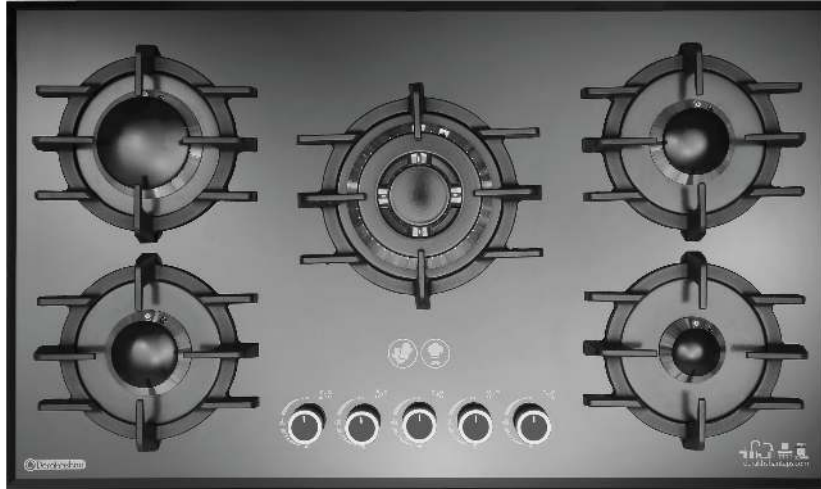

جنس ولوم: ولوم باکالیت/استیل

نوع فندک: الکتریکی سرعت بالا جهت روشن شدن سریع شعله

GLASS
CERAMIC

FULL
SAFETY

SAFETY
SHUT-OFF

CAST IRON
GRIDS

G639

- Anti-Stain & Anti-Scrath Safety Glass with Insulation Layer
- Gas Valves
- Orkli Spanish Bobbin
- 2nd Series
- Burner with 20% more
- Built Electric Speed High
- Efficiency Igniter in
- Dimensions: 52 x 88 cm
- Cutting dimensions: 48 x 84 cm