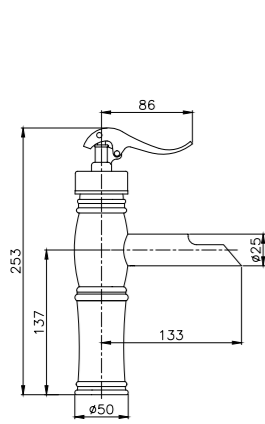

Product Technical drawing

Basin Mixer

Basin Mixer

Kitchen Mixer

Toilet Mixer

Bath Mixer

BAMBOO
Basin Mixer
مغسله فیتس

Rosegold
2401406
24014106