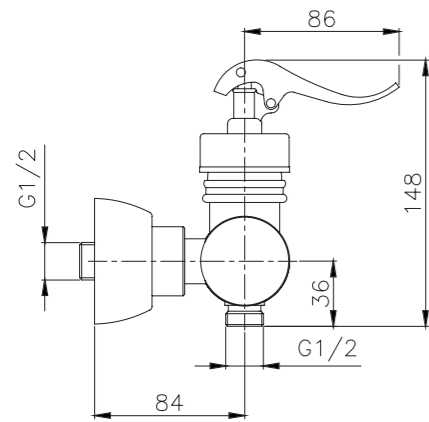

Product Technical drawing

Basin Mixer

Basin Mixer

Kitchen Mixer

Toilet Mixer

Bath Mixer

BAMBOO
Basin Mixer
مغسله فیتس

Rosegold
2401406
24014106