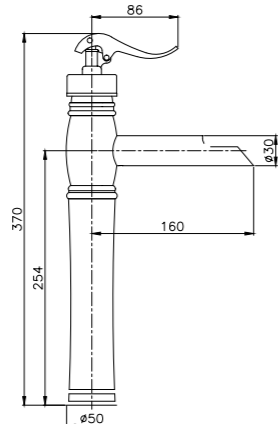

Product Technical drawing

Basin Mixer

Basin Mixer

Kitchen Mixer

Toilet Mixer

Bath Mixer

BAMBOO
Basin Mixer
مغسله فیتس

Rosegold
2401406
24014106