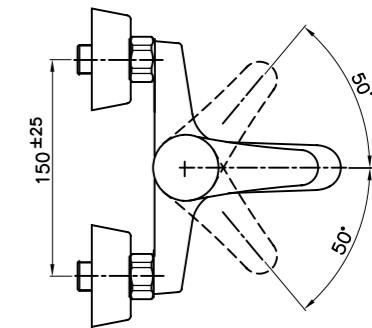

Product Technical drawing

Bath Mixer