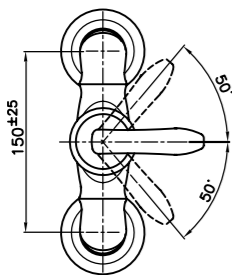

Chrome Matte
3001209

Product Technical drawing

Basin Mixer

Kitchen Mixer

Toilet Mixer

Bath Mixer

BEAUTY
Basin Mixer
مغسله فیتس

Golden White
3001403
30014103