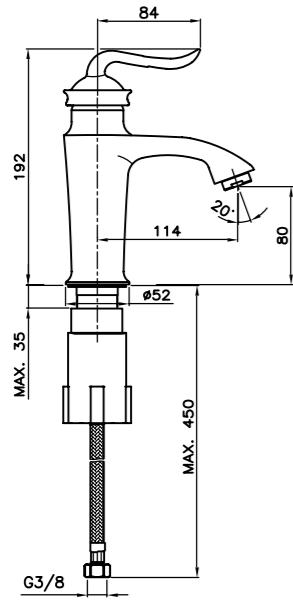

Chrome Matte
3001209

Product Technical drawing

Basin Mixer

Kitchen Mixer

Toilet Mixer

Bath Mixer

BEAUTY
Basin Mixer
مغسله فیتس

Golden White
3001403
30014103