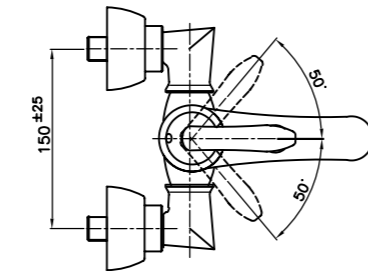

Chrome Matte
3001209

Product Technical drawing

Basin Mixer

Kitchen Mixer

Toilet Mixer

Bath Mixer

BEAUTY
Basin Mixer
مغسله فیتس

Golden White
3001403
30014103