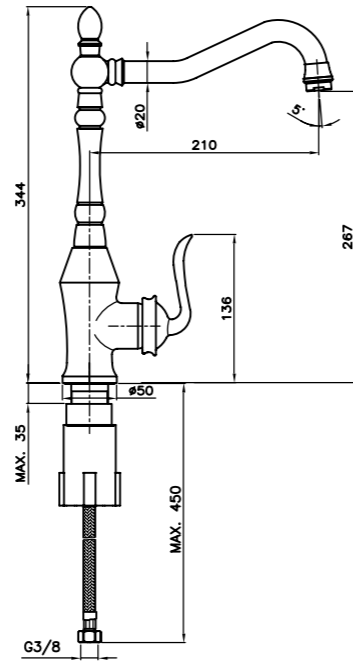

Chrome Matte
3001209

Product Technical drawing

Basin Mixer

Kitchen Mixer

Toilet Mixer

Bath Mixer

BEAUTY
Basin Mixer
مغسله فیتس

Golden White
3001403
30014103