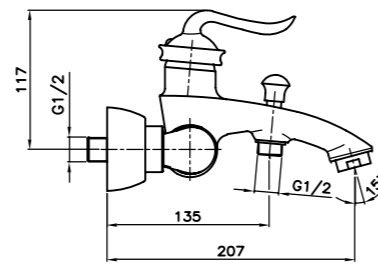

Chrome Matte
3001209

Product Technical drawing

Basin Mixer

Kitchen Mixer

Toilet Mixer

Bath Mixer

BEAUTY
Basin Mixer
مغسله فیتس

Golden White
3001403
30014103