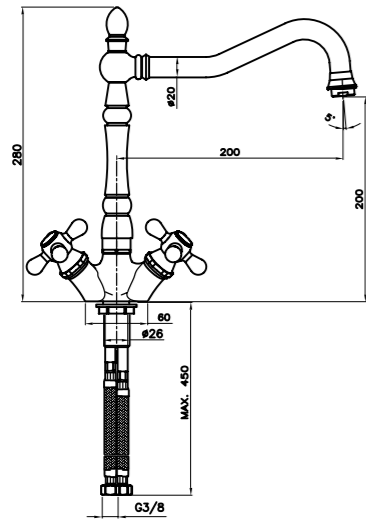

Product Technical drawing

Basin Mixer