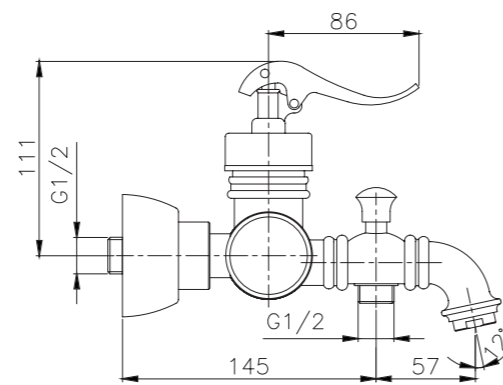

Product Technical drawing

Basin Mixer

Basin Mixer

Kitchen Mixer

Toilet Mixer

Bath Mixer

BAMBOO
Basin Mixer
مغسله فیتس

Rosegold
2401406
24014106