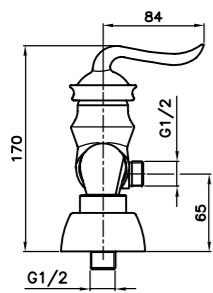

Chrome Matte
3001209

Product Technical drawing

Basin Mixer

Kitchen Mixer

Toilet Mixer

Bath Mixer

BEAUTY
Basin Mixer
مغسله فیتس

Golden White
3001403
30014103